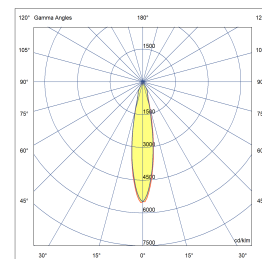

SHOP TRACK

POWERLED(S)	1 x 34 Watt incl.	LENS	60° incl.
CRI	90+	VOLTAGE	230 VAC
GEAR / DRIVER	Included	MATERIAL	Aluminium
WEIGHT	0,98	IP	20

SPECIAL: 3 honeycombs type 1,8 / 2,0 / 2,5 included in package

OPTIONS: Optic lenses 15°, 25°, 36° and 80° available on request

MODELS

	ARTICLE N°	DESCRIPTION	COLOUR	KELVIN	LUMEN
	009011143002	SPLENDOR TRACK SIDE TUBE DIRECTABLE INT. WARM WHITE	BLACK STRUC.	3000	2600
	009011144002	SHOP TRACK SPOT INT. WARM WHITE	BLACK STRUC.	4000	2600
	009011143001	SHOP TRACK SPOT INT. WARM WHITE	WHITE STRUC.	3000	2600
	009011144001	SHOP TRACK SPOT INT. WARM WHITE	WHITE STRUC.	4000	2600