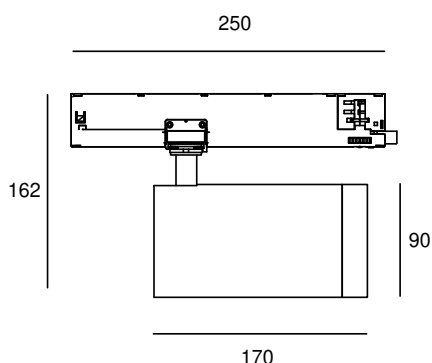

SHOP TRACK

POWERLED(S)	1 x 34 Watt incl.	LENS	60° incl.
CRI	90+	VOLTAGE	230 VAC
GEAR / DRIVER	Included	MATERIAL	Aluminium
WEIGHT	0,98	IP	20

SPECIAL: 3 honeycombs type 1,8 / 2,0 / 2,5 included in package

OPTIONS: Optic lenses 15°, 25°, 36° and 80° available on request

MODELS

	ARTICLE N°	DESCRIPTION	COLOUR	KELVIN	LUMEN
	009011143002	SPLENDOR TRACK SIDE TUBE DIRECTABLE INT. WARM WHITE	BLACK STRUC.	3000	2600
	009011144002	SHOP TRACK SPOT INT. WARM WHITE	BLACK STRUC.	4000	2600
	009011143001	SHOP TRACK SPOT INT. WARM WHITE	WHITE STRUC.	3000	2600
	009011144001	SHOP TRACK SPOT INT. WARM WHITE	WHITE STRUC.	4000	2600