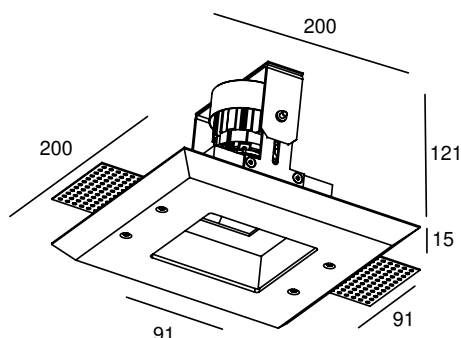

HOLY LIGHT SQUARE TRIMLESS

202 x 202 MM

POWERLED(S)	1 x 6 Watt incl.	REFLECTOR	60° incl.
CRI	90+	VOLTAGE	500 mA
GEAR / DRIVER	Not included	FORWARD VOLTAGE	13,5 VDC
MATERIAL	Fermacel + Aluminium	MOUNTING DEPTH	121 mm
WEIGHT (KG)	0,5	CUTOUT SHAPE / SIZE	202 x 202 mm
IP	20		

MODELS

	ARTICLE N°	DESCRIPTION	COLOUR	KELVIN	LUMEN
	008091612701	HOLY LIGHT ROUND TRIMLESS INT. WARM WHITE	WHITE STRUC.	2700	900
	008091613001	HOLY LIGHT ROUND TRIMLESS INT. WARM WHITE	WHITE STRUC.	3000	900
	008091612703	HOLY LIGHT ROUND TRIMLESS INT. WARM WHITE	ANY RAL	2700	900
	008091613003	HOLY LIGHT ROUND TRIMLESS INT. WARM WHITE	ANY RAL	3000	900