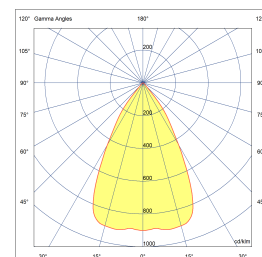

HOLY LIGHT SQUARE TRIMLESS

202 x 202 MM

POWERLED(S)	1 x 6 Watt incl.	REFLECTOR	60° incl.
CRI	90+	VOLTAGE	500 mA
GEAR / DRIVER	Not included	FORWARD VOLTAGE	13,5 VDC
MATERIAL	Fermacel + Aluminium	MOUNTING DEPTH	121 mm
WEIGHT (KG)	0,5	CUTOUT SHAPE / SIZE	202 x 202 mm
IP	20		

MODELS

	ARTICLE N°	DESCRIPTION	COLOUR	KELVIN	LUMEN
	008091612701	HOLY LIGHT ROUND TRIMLESS INT. WARM WHITE	WHITE STRUC.	2700	900
	008091613001	HOLY LIGHT ROUND TRIMLESS INT. WARM WHITE	WHITE STRUC.	3000	900
	008091612703	HOLY LIGHT ROUND TRIMLESS INT. WARM WHITE	ANY RAL	2700	900
	008091613003	HOLY LIGHT ROUND TRIMLESS INT. WARM WHITE	ANY RAL	3000	900