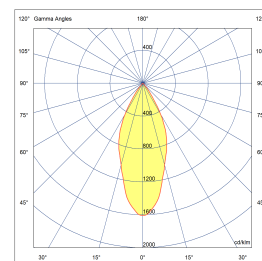

HOLY LIGHT MINI

POWERLED(S)	1 x 6 Watt incl.	REFLECTOR	40° incl.
CRI	90+	VOLTAGE	500 mA
GEAR / DRIVER	Not included	FORWARD VOLTAGE	13,5 VDC
MATERIAL	Aluminium	MOUNTING DEPTH	92 mm
WEIGHT (KG)	0,3	CUTOUT SHAPE / SIZE	60 mm
IP	20		