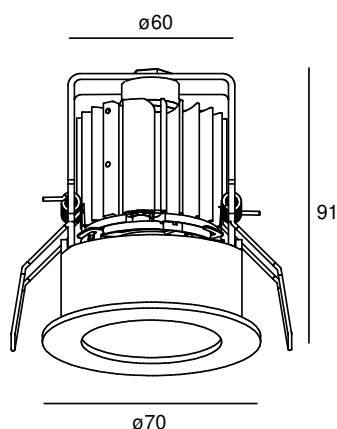

HOLY LIGHT MINI

POWERLED(S)	1 x 6 Watt incl.	REFLECTOR	40° incl.
CRI	90+	VOLTAGE	500 mA
GEAR / DRIVER	Not included	FORWARD VOLTAGE	13,5 VDC
MATERIAL	Aluminium	MOUNTING DEPTH	92 mm
WEIGHT (KG)	0,3	CUTOUT SHAPE / SIZE	60 mm
IP	20		

SPECIAL: Torsion springs and Leaf springs included.

MODELS

	ARTICLE N°	DESCRIPTION	COLOUR	KELVIN	LUMEN
	044011212702	HOLY LIGHT INT. WARM WHITE	BLACK STRUC.	2700	900
	044011213002	HOLY LIGHT INT. WARM WHITE	BLACK STRUC.	3000	900
	044011212701	HOLY LIGHT INT. WARM WHITE	WHITE STRUC.	2700	900
	044011213001	HOLY LIGHT INT. WARM WHITE	WHITE STRUC.	3000	900
	044011212703	HOLY LIGHT INT. WARM WHITE	ANY RAL	2700	900
	044011213003	HOLY LIGHT INT. WARM WHITE	ANY RAL	3000	900