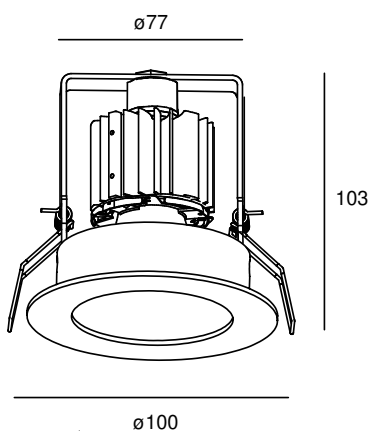

# HOLY LIGHT

POWERLED(S)	1 x 6 Watt incl.	REFLECTOR	60° incl.
CRI	90+	VOLTAGE	500 mA
GEAR / DRIVER	Not included	FORWARD VOLTAGE	13,5 VDC
MATERIAL	Aluminium	MOUNTING DEPTH	105 mm
WEIGHT (KG)	0,3	CUTOUT SHAPE / SIZE	80 mm
IP	20		

## MODELS

	ARTICLE N°	DESCRIPTION	COLOUR	KELVIN	LUMEN
	008011212702	SPLENDOR ROUND INT. WARM WHITE	BLACK STRUC.	2700	900
	008011213002	SPLENDOR ROUND INT. WARM WHITE	BLACK STRUC.	3000	900
	008011212701	SPLENDOR ROUND INT. WARM WHITE	WHITE STRUC.	2700	900
	008011213001	SPLENDOR ROUND INT. WARM WHITE	WHITE STRUC.	3000	900
	008011212703	SPLENDOR ROUND INT. WARM WHITE	ANY RAL	2700	900
	008011213003	SPLENDOR ROUND INT. WARM WHITE	ANY RAL	3000	900