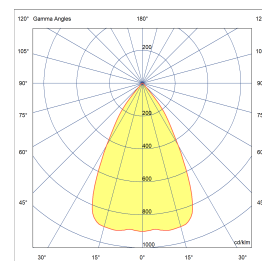

# HOLY LIGHT

POWERLED(S)	1 x 6 Watt incl.	REFLECTOR	60° incl.
CRI	90+	VOLTAGE	500 mA
GEAR / DRIVER	Not included	FORWARD VOLTAGE	13,5 VDC
MATERIAL	Aluminium	MOUNTING DEPTH	105 mm
WEIGHT (KG)	0,3	CUTOUT SHAPE / SIZE	80 mm
IP	20		

## MODELS

	ARTICLE N°	DESCRIPTION	COLOUR	KELVIN	LUMEN
	008011212702	SPLENDOR ROUND INT. WARM WHITE	BLACK STRUC.	2700	900
	008011213002	SPLENDOR ROUND INT. WARM WHITE	BLACK STRUC.	3000	900
	008011212701	SPLENDOR ROUND INT. WARM WHITE	WHITE STRUC.	2700	900
	008011213001	SPLENDOR ROUND INT. WARM WHITE	WHITE STRUC.	3000	900
	008011212703	SPLENDOR ROUND INT. WARM WHITE	ANY RAL	2700	900
	008011213003	SPLENDOR ROUND INT. WARM WHITE	ANY RAL	3000	900