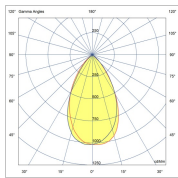

041300313000 TROOPER V3 - 64° - 3000K WARM WHITE - ON/OFF
042300313000 TROOPER V3 - 64° - 3000K WARM WHITE - 1-10V
043300313000 TROOPER V3 - 64° - 3000K WARM WHITE - DALI

BLACK 3000 45000
BLACK 3000 45000
BLACK 3000 45000