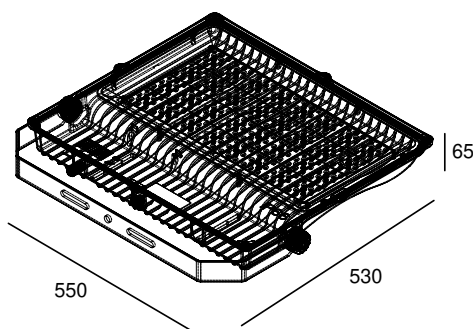

TROOPER V3 300W

BEAM ANGLE	110° OR 26°, 64°, ASY 120°x50°, ASY 155°x65°	ADJUSTABILITY	with bracket
VOLTAGE	230 VAC	GEAR / DRIVER	Constant current driver incl.
MATERIAL	Aluminium	WEIGHT (KG)	10,7
IP	66		