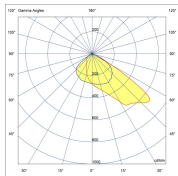

041300323000 TROOPER V3 - ASYMMETRIC 120°X50° - 3000K WARM WHITE - ON/OFF
042300323000 TROOPER V3 - ASYMMETRIC 120°X50° - 3000K WARM WHITE - 1-10V
043300323000 TROOPER V3 - ASYMMETRIC 120°X50° - 3000K WARM WHITE - DALI

BLACK 3000 45000
BLACK 3000 45000
BLACK 3000 45000