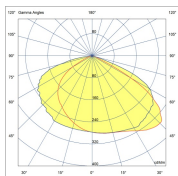

041300334000 TROOPER V3 - ASYMMETRIC 155°X65° - 4000K COLD WHITE - ON/OFF
042300334000 TROOPER V3 - ASYMMETRIC 155°X65° - 4000K COLD WHITE - 1-10V
043300334000 TROOPER V3 - ASYMMETRIC 155°X65° - 4000K COLD WHITE - DALI

BLACK 4000 45000
BLACK 4000 45000
BLACK 4000 45000