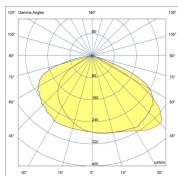

041300333000 TROOPER V3 - ASYMMETRIC 155°X65° - 3000K WARM WHITE - ON/OFF
042300333000 TROOPER V3 - ASYMMETRIC 155°X65° - 3000K WARM WHITE - 1-10V
043300333000 TROOPER V3 - ASYMMETRIC 155°X65° - 3000K WARM WHITE - DALI

BLACK 3000 45000
BLACK 3000 45000
BLACK 3000 45000