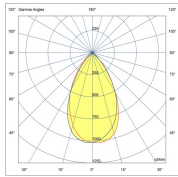

041300314000 TROOPER V3 - 64° - 4000K COLD WHITE - ON/OFF
042300314000 TROOPER V3 - 64° - 4000K COLD WHITE - 1-10V
043300314000 TROOPER V3 - 64° - 4000K COLD WHITE - DALI

BLACK 4000 45000
BLACK 4000 45000
BLACK 4000 45000