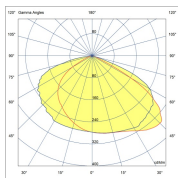

041250334000 TROOPER V3 - ASYMMETRIC 155°X65° - 4000K COLD WHITE - ON/OFF
042250334000 TROOPER V3 - ASYMMETRIC 155°X65° - 4000K COLD WHITE - 1-10V
043250334000 TROOPER V3 - ASYMMETRIC 155°X65° - 4000K COLD WHITE - DALI

BLACK 4000 37500
BLACK 4000 37500
BLACK 4000 37500