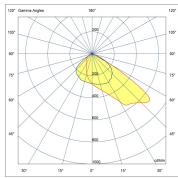

041250324000 TROOPER V3 - ASYMMETRIC 120°X50° - 4000K COLD WHITE - ON/OFF
042250324000 TROOPER V3 - ASYMMETRIC 120°X50° - 4000K COLD WHITE - 1-10V
043250324000 TROOPER V3 - ASYMMETRIC 120°X50° - 4000K COLD WHITE - DALI

BLACK 4000 37500
BLACK 4000 37500
BLACK 4000 30000