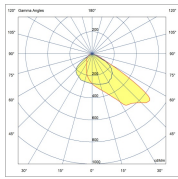

041250323000 TROOPER V3 - ASYMMETRIC 120°X50° - 3000K WARM WHITE - ON/OFF
042250323000 TROOPER V3 - ASYMMETRIC 120°X50° - 3000K WARM WHITE - 1-10V
043250323000 TROOPER V3 - ASYMMETRIC 120°X50° - 3000K WARM WHITE - DALI

BLACK 3000 37500
BLACK 3000 37500
BLACK 3000 37500