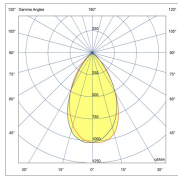

041250314000 TROOPER V3 - 64° - 4000K COLD WHITE - ON/OFF
042250314000 TROOPER V3 - 64° - 4000K COLD WHITE - 1-10V
043250314000 TROOPER V3 - 64° - 4000K COLD WHITE - DALI

BLACK 4000 37500
BLACK 4000 37500
BLACK 4000 37500