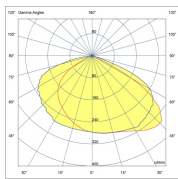

041250333000 TROOPER V3 - ASYMMETRIC 155°X65° - 3000K WARM WHITE - ON/OFF
042250333000 TROOPER V3 - ASYMMETRIC 155°X65° - 3000K WARM WHITE - 1-10V
043250333000 TROOPER V3 - ASYMMETRIC 155°X65° - 3000K WARM WHITE - DALI

BLACK 3000 37500
BLACK 3000 37500
BLACK 3000 37500