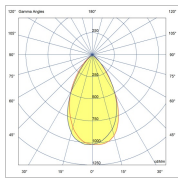

041250313000 TROOPER V3 - 64° - 3000K WARM WHITE - ON/OFF
042250313000 TROOPER V3 - 64° - 3000K WARM WHITE - 1-10V
043250313000 TROOPER V3 - 64° - 3000K WARM WHITE - DALI

BLACK 3000 37500
BLACK 3000 37500
BLACK 3000 37500