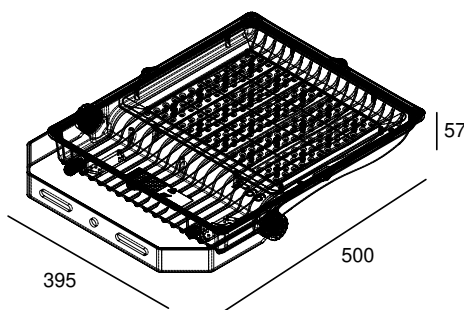

# TROOPER V3 250W

<b>BEAM ANGLE</b>	110° OR 26°, 64°, ASY 120°x50°, ASY 155°x65°	<b>ADJUSTABILITY</b>	with bracket
<b>VOLTAGE</b>	230 VAC	<b>GEAR / DRIVER</b>	Constant current driver incl.
<b>MATERIAL</b>	Aluminium	<b>WEIGHT (KG)</b>	6,7
<b>IP</b>	66		