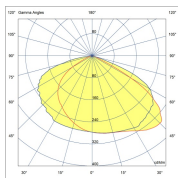

041150334000 TROOPER V3 - ASYMMETRIC 155°X65° - 4000K COLD WHITE - ON/OFF
042150334000 TROOPER V3 - ASYMMETRIC 155°X65° - 4000K COLD WHITE - 1-10V
043150334000 TROOPER V3 - ASYMMETRIC 155°X65° - 4000K COLD WHITE - DALI

BLACK 4000 22500
BLACK 4000 22500
BLACK 4000 22500