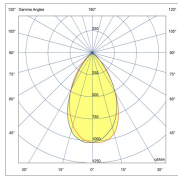

041150314000 TROOPER V3 - 64° - 4000K COLD WHITE - ON/OFF
042150314000 TROOPER V3 - 64° - 4000K COLD WHITE - 1-10V
043150314000 TROOPER V3 - 64° - 4000K COLD WHITE - DALI

BLACK 4000 22500
BLACK 4000 22500
BLACK 4000 22500