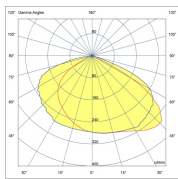

041150333000 TROOPER V3 - ASYMMETRIC 155°X65° - 3000K WARM WHITE - ON/OFF
042150333000 TROOPER V3 - ASYMMETRIC 155°X65° - 3000K WARM WHITE - 1-10V
043150333000 TROOPER V3 - ASYMMETRIC 155°X65° - 3000K WARM WHITE - DALI

BLACK 3000 22500
BLACK 3000 22500
BLACK 3000 22500