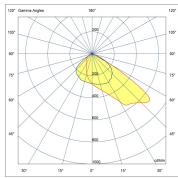

041150324000 TROOPER V3 - ASYMMETRIC 120°X50° - 4000K COLD WHITE - ON/OFF
042150324000 TROOPER V3 - ASYMMETRIC 120°X50° - 4000K COLD WHITE - 1-10V
043150324000 TROOPER V3 - ASYMMETRIC 120°X50° - 4000K COLD WHITE - DALI

BLACK 4000 22500
BLACK 4000 22500
BLACK 4000 22500