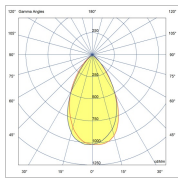

041150313000 TROOPER V3 - 64° - 3000K WARM WHITE - ON/OFF
042150313000 TROOPER V3 - 64° - 3000K WARM WHITE - 1-10V
043150313000 TROOPER V3 - 64° - 3000K WARM WHITE - DALI

BLACK 3000 22500
BLACK 3000 22500
BLACK 3000 22500