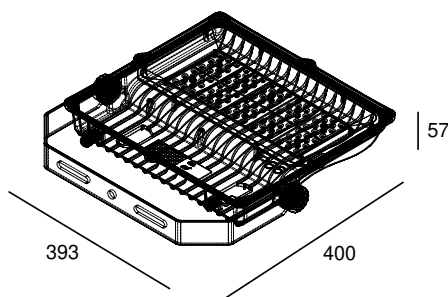

TROOPER V3 150W

BEAM ANGLE	110° OR 26°, 64°, ASY 120°x50°, ASY 155°x65°	ADJUSTABILITY	with bracket
VOLTAGE	230 VAC	GEAR / DRIVER	Constant current driver incl.
MATERIAL	Aluminium	WEIGHT (KG)	5,1
IP	66		