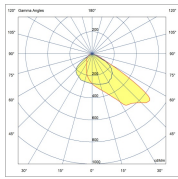

041150323000 TROOPER V3 - ASYMMETRIC 120°X50° - 3000K WARM WHITE - ON/OFF
042150323000 TROOPER V3 - ASYMMETRIC 120°X50° - 3000K WARM WHITE - 1-10V
043150323000 TROOPER V3 - ASYMMETRIC 120°X50° - 3000K WARM WHITE - DALI

BLACK 3000 22500
BLACK 3000 22500
BLACK 3000 22500