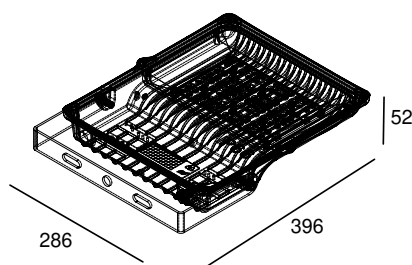

TROOPER V3 80W

BEAM ANGLE	110° OR 26°, 64°, ASY 120°x50°, ASY 155°x65°	ADJUSTABILITY	with bracket
VOLTAGE	230 VAC	GEAR / DRIVER	Constant current driver incl.
MATERIAL	Aluminium	WEIGHT (KG)	3,1
IP	66		

MODELS