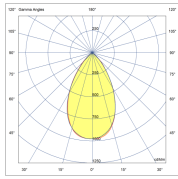

041080314000 TROOPER V3 - 64° - 4000K COLD WHITE - ON/OFF
042080314000 TROOPER V3 - 64° - 4000K COLD WHITE - 1-10V
043080314000 TROOPER V3 - 64° - 4000K COLD WHITE - DALI

BLACK 4000 12000
BLACK 4000 12000
BLACK 4000 12000