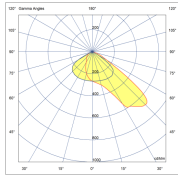

041080323000 TROOPER V3 - ASYMMETRIC 120°X50° - 3000K WARM WHITE - ON/OFF
042080323000 TROOPER V3 - ASYMMETRIC 120°X50° - 3000K WARM WHITE - 1-10V
043080323000 TROOPER V3 - ASYMMETRIC 120°X50° - 3000K WARM WHITE - DALI

BLACK 3000 12000
BLACK 3000 12000
BLACK 3000 12000