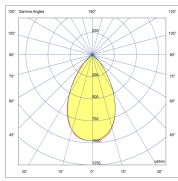

041080313000 TROOPER V3 - 64° - 3000K WARM WHITE - ON/OFF
042080313000 TROOPER V3 - 64° - 3000K WARM WHITE - 1-10V
043080313000 TROOPER V3 - 64° - 3000K WARM WHITE - DALI

BLACK 3000 12000
BLACK 3000 12000
BLACK 3000 12000