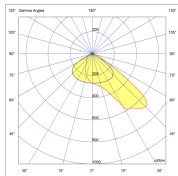

041080324000 TROOPER V3 - ASYMMETRIC 120°X50° - 4000K COLD WHITE - ON/OFF
042080324000 TROOPER V3 - ASYMMETRIC 120°X50° - 4000K COLD WHITE - 1-10V
043080324000 TROOPER V3 - ASYMMETRIC 120°X50° - 4000K COLD WHITE - DALI

BLACK 4000 12000
BLACK 4000 12000
BLACK 4000 12000