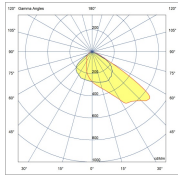

041050323000 TROOPER V3 - ASYMMETRIC 120°X50° - 3000K WARM WHITE - ON/OFF
042050323000 TROOPER V3 - ASYMMETRIC 120°X50° - 3000K WARM WHITE - 1-10V
043050323000 TROOPER V3 - ASYMMETRIC 120°X50° - 3000K WARM WHITE - DALI

BLACK 3000 7500
BLACK 3000 7500
BLACK 3000 7500