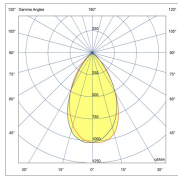

041050314000 TROOPER V3 - 64° - 4000K COLD WHITE - ON/OFF
042050314000 TROOPER V3 - 64° - 4000K COLD WHITE - 1-10V
043050314000 TROOPER V3 - 64° - 4000K COLD WHITE - DALI

BLACK 4000 7500
BLACK 4000 7500
BLACK 4000 7500