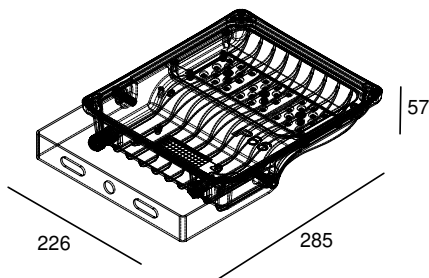

TROOPER V3 50W

BEAM ANGLE	110° OR 26°, 64°, ASY 120°x50°, ASY 155°x65°	ADJUSTABILITY	with bracket
VOLTAGE	230 VAC	GEAR / DRIVER	Constant current driver incl.
MATERIAL	Aluminium	WEIGHT (KG)	1,8
IP	66		

MODELS