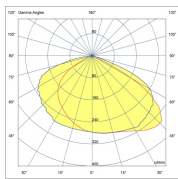

041050333000 TROOPER V3 - ASYMMETRIC 155°X65° - 3000K WARM WHITE - ON/OFF
042050333000 TROOPER V3 - ASYMMETRIC 155°X65° - 3000K WARM WHITE - 1-10V
043050333000 TROOPER V3 - ASYMMETRIC 155°X65° - 3000K WARM WHITE - DALI

BLACK 3000 7500
BLACK 3000 7500
BLACK 3000 7500