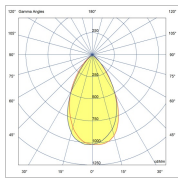

041050313000 TROOPER V3 - 64° - 3000K WARM WHITE - ON/OFF
042050313000 TROOPER V3 - 64° - 3000K WARM WHITE - 1-10V
043050313000 TROOPER V3 - 64° - 3000K WARM WHITE - DALI

BLACK 3000 7500
BLACK 3000 7500
BLACK 3000 7500