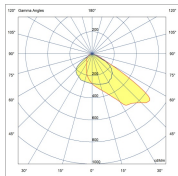

041050324000 TROOPER V3 - ASYMMETRIC 120°X50° - 4000K COLD WHITE - ON/OFF
042050324000 TROOPER V3 - ASYMMETRIC 120°X50° - 4000K COLD WHITE - 1-10V
043050324000 TROOPER V3 - ASYMMETRIC 120°X50° - 4000K COLD WHITE - DALI

BLACK 4000 7500
BLACK 4000 7500
BLACK 4000 7500