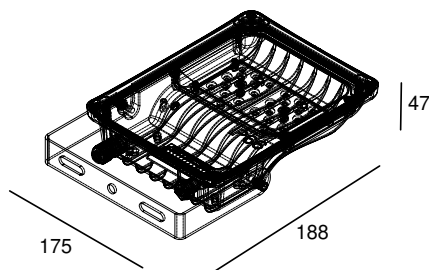

TROOPER V3 30W

BEAM ANGLE	110° OR 26°, 64°, ASY 120°x50°, ASY 155°x65°	ADJUSTABILITY	with bracket
VOLTAGE	230 VAC	GEAR / DRIVER	Constant current driver incl.
MATERIAL	Aluminium	WEIGHT (KG)	1,23
IP	66		

MODELS

	ARTICLE N°	DESCRIPTION	COLOUR	KELVIN	LUMEN
	041030103000	TROOPER V3 - 110° - 3000K WARM WHITE - ON/OFF	BLACK	3000	4500
	041030104000	TROOPER V3 - 110° - 4000K COLD WHITE - ON/OFF	BLACK	4000	4500
	041030303000	TROOPER V3 - 26° - 3000K WARM WHITE - ON/OFF	BLACK	3000	4500
	041030304000	TROOPER V3 - 26° - 4000K COLD WHITE - ON/OFF	BLACK	4000	4500
	041030313000	TROOPER V3 - 64° - 3000K WARM WHITE - ON/OFF	BLACK	3000	4500
	041030314000	TROOPER V3 - 64° - 4000K COLD WHITE - ON/OFF	BLACK	4000	4500
	041030323000	TROOPER V3 - ASYMMETRIC 120°x50° - 3000K WARM WHITE - ON/OFF	BLACK	3000	4500
	041030324000	TROOPER V3 - ASYMMETRIC 120°x50° - 4000K COLD WHITE - ON/OFF	BLACK	4000	4500

041030333000 TROOPER V3 - ASYMMERTRIC 155°X65° - 3000K WARM WHITE - ON/OFF
041030334000 TROOPER V3 - ASYMMERTRIC 155°X65° - 4000K COLD WHITE - ON/OFF

BLACK	3000	4500
BLACK	4000	4500