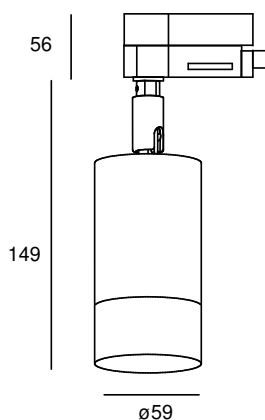

SPLENDOR TRACK TUBE DIRECTABLE

POWERLED(S)	1 x 8 Watt incl.	LENS	40° incl.
CRI	90+	VOLTAGE	230 VAC
GEAR / DRIVER	230 VAC LED	MATERIAL	Aluminium
WEIGHT	0,45	IP	20

SPECIAL: Knee joint can be in brass on demand

MODELS

	ARTICLE N°	DESCRIPTION	COLOUR	KELVIN	LUMEN
	007281452702	SPLENDOR TUBE DIRECTABLE RECESSED INT. WARM WHITE	BLACK STRUC.	2700	600
	007281453002	SPLENDOR TUBE DIRECTABLE RECESSED INT. WARM WHITE	BLACK STRUC.	3000	600
	007281452701	SPLENDOR TUBE DIRECTABLE RECESSED INT. WARM WHITE	WHITE STRUC.	2700	600
	007281453001	SPLENDOR TUBE DIRECTABLE RECESSED INT. WARM WHITE	WHITE STRUC.	3000	600
	007281452703	SPLENDOR TUBE DIRECTABLE RECESSED INT. WARM WHITE	ANY RAL	2700	600
	007281453003	SPLENDOR TUBE DIRECTABLE RECESSED INT. WARM WHITE	ANY RAL	3000	600