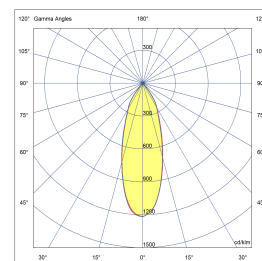

SPLENDOR TRACK TUBE DIRECTABLE

POWERLED(S)	1 x 8 Watt incl.	LENS	40° incl.
CRI	90+	VOLTAGE	230 VAC
GEAR / DRIVER	230 VAC LED	MATERIAL	Aluminium
WEIGHT	0,45	IP	20

SPECIAL: Knee joint can be in brass on demand

MODELS

	ARTICLE N°	DESCRIPTION	COLOUR	KELVIN	LUMEN
	007281452702	SPLENDOR TUBE DIRECTABLE RECESSED INT. WARM WHITE	BLACK STRUC.	2700	600
	007281453002	SPLENDOR TUBE DIRECTABLE RECESSED INT. WARM WHITE	BLACK STRUC.	3000	600
	007281452701	SPLENDOR TUBE DIRECTABLE RECESSED INT. WARM WHITE	WHITE STRUC.	2700	600
	007281453001	SPLENDOR TUBE DIRECTABLE RECESSED INT. WARM WHITE	WHITE STRUC.	3000	600
	007281452703	SPLENDOR TUBE DIRECTABLE RECESSED INT. WARM WHITE	ANY RAL	2700	600
	007281453003	SPLENDOR TUBE DIRECTABLE RECESSED INT. WARM WHITE	ANY RAL	3000	600