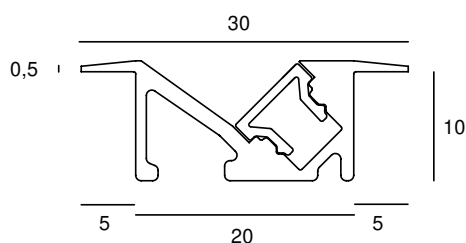

GLOW LED PROFILE OMEGA 30 X 10 INCL. DIFFUSER

MATERIAL	ALUMINIUM + PMMA
----------	------------------

MODELS

	ARTICLE N°	DESCRIPTION	COLOUR	SIZE
	040001000016	Glow led profile 30 x 10 mm natural anodize incl. diffuser	NATURAL ANODIZED	3 METERS