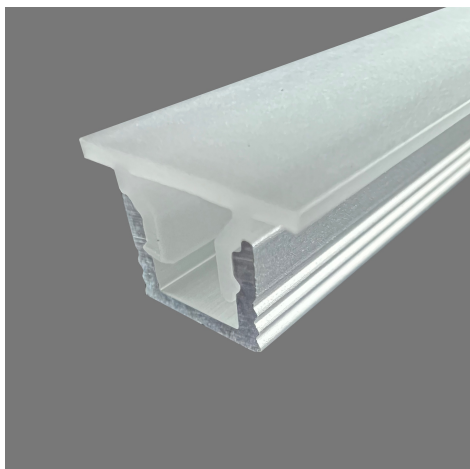

SKAB LED PROFILE SMALL 8 X 6 (KOPIE)

MATERIAL	ALUMINIUM
----------	-----------

MODELS

	ARTICLE N°	DESCRIPTION	COLOUR	SIZE
	038001000016	Skab omega led profile small 13 x 8 mm natural anodize incl. omega diffuser	ANODIZED	3 METERS