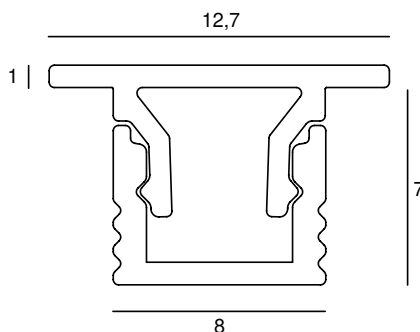

SKAB LED PROFILE SMALL 8 X 6 (KOPIE)

MATERIAL	ALUMINIUM
----------	-----------

MODELS

	ARTICLE N°	DESCRIPTION	COLOUR	SIZE
	038001000016	Skab omega led profile small 13 x 8 mm natural anodize incl. omega diffuser	ANODIZED	3 METERS