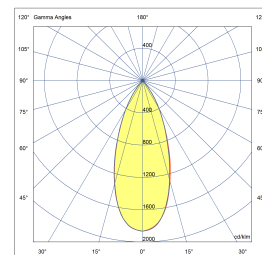

# LUMO PENDANT

POWERLED(S)	1 x 5 Watt incl.	REFLECTOR	40°
CRI	90+	VOLTAGE	230 VAC - 50/60 Hz
GEAR / DRIVER	230 VAC LED	MATERIAL	Aluminium
WEIGHT	0,3 KG	IP	65