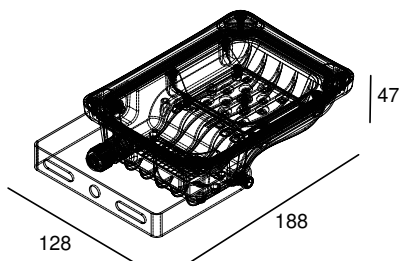

TROOPER V3 10W

BEAM ANGLE	110° OR 26°, 64°, ASY 120°x50°, ASY 155°x65°	ADJUSTABILITY	with bracket
VOLTAGE	230 VAC	GEAR / DRIVER	Constant current driver incl.
MATERIAL	Aluminium	WEIGHT (KG)	0,7
IP	66		

MODELS

	ARTICLE N°	DESCRIPTION	COLOUR	KELVIN	LUMEN
	041010103000	TROOPER V3 - 110° - 3000K WARM WHITE - ON/OFF	BLACK	3000	1500
	041010104000	TROOPER V3 - 110° - 4000K COLD WHITE - ON/OFF	BLACK	4000	1500
	041010303000	TROOPER V3 - 26° - 3000K WARM WHITE - ON/OFF	BLACK	3000	1500
	041010304000	TROOPER V3 - 26° - 4000K COLD WHITE - ON/OFF	BLACK	4000	1500
	041010313000	TROOPER V3 - 64° - 3000K WARM WHITE - ON/OFF	BLACK	3000	1500
	041010314000	TROOPER V3 - 64° - 4000K COLD WHITE - ON/OFF	BLACK	4000	1500
	041010323000	TROOPER V3 - ASYMMETRIC 120°x50° - 3000K WARM WHITE - ON/OFF	BLACK	3000	1500
	041010324000	TROOPER V3 - ASYMMETRIC 120°x50° - 4000K COLD WHITE - ON/OFF	BLACK	4000	1500

041010333000 TROOPER V3 - ASYMMERTRIC 155°X65° - 3000K WARM WHITE - ON/OFF
041010334000 TROOPER V3 - ASYMMERTRIC 155°X65° - 4000K COLD WHITE - ON/OFF

BLACK	3000	1500
BLACK	4000	1500