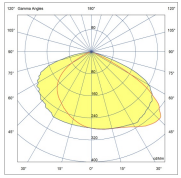

041010333000 TROOPER V3 - ASYMMERTRIC 155°X65° - 3000K WARM WHITE - ON/OFF
041010334000 TROOPER V3 - ASYMMERTRIC 155°X65° - 4000K COLD WHITE - ON/OFF

BLACK	3000	1500
BLACK	4000	1500