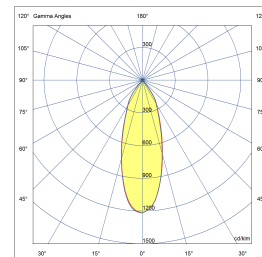

# SPLENDOR TUBE DIRECTABLE

POWERLED(S)	1 x 8 Watt incl.	LENS	40° incl.
CRI	90+	VOLTAGE	230 VAC
GEAR / DRIVER	230 VAC LED	MATERIAL	Aluminium
WEIGHT	0,45	IP	20

**SPECIAL:** Knee joint can be in brass on demand

## MODELS

	ARTICLE N°	DESCRIPTION	COLOUR	KELVIN	LUMEN
	007281112702	SPLENDOR TUBE INT. WARM WHITE	BLACK STRUC.	2700	600
	007281113002	SPLENDOR TUBE INT. WARM WHITE	BLACK STRUC.	3000	600
	007281112701	SPLENDOR TUBE INT. WARM WHITE	WHITE STRUC.	2700	600
	007281113001	SPLENDOR TUBE INT. WARM WHITE	WHITE STRUC.	3000	600
	007281112703	SPLENDOR TUBE INT. WARM WHITE	ANY RAL	2700	600
	007281113003	SPLENDOR TUBE INT. WARM WHITE	ANY RAL	3000	600