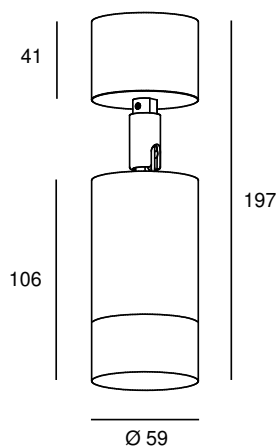

# SPLENDOR TUBE DIRECTABLE

POWERLED(S)	1 x 8 Watt incl.	LENS	40° incl.
CRI	90+	VOLTAGE	230 VAC
GEAR / DRIVER	230 VAC LED	MATERIAL	Aluminium
WEIGHT	0,45	IP	20

**SPECIAL:** Knee joint can be in brass on demand

## MODELS

	ARTICLE N°	DESCRIPTION	COLOUR	KELVIN	LUMEN
	007281112702	SPLENDOR TUBE INT. WARM WHITE	BLACK STRUC.	2700	600
	007281113002	SPLENDOR TUBE INT. WARM WHITE	BLACK STRUC.	3000	600
	007281112701	SPLENDOR TUBE INT. WARM WHITE	WHITE STRUC.	2700	600
	007281113001	SPLENDOR TUBE INT. WARM WHITE	WHITE STRUC.	3000	600
	007281112703	SPLENDOR TUBE INT. WARM WHITE	ANY RAL	2700	600
	007281113003	SPLENDOR TUBE INT. WARM WHITE	ANY RAL	3000	600