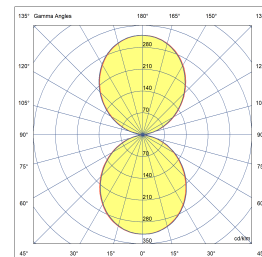

# BOKS 8

POWERLED(S)	2 x 16 Watt incl.	BEAM ANGLE	120°
CRI	90+	VOLTAGE	230 VAC
GEAR / DRIVER	230 VAC LED	MATERIAL	Aluminium
WEIGHT (KG)	1,5	IP	65

**SPECIAL:** Alu brushed on request