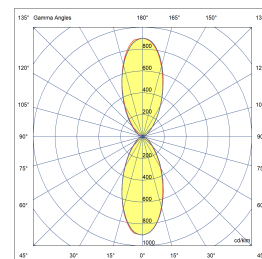

BOKS 4

POWERLED(S)	4 x 5 Watt incl.	BEAM ANGLE	120°
CRI	90+	VOLTAGE	230 VAC
GEAR / DRIVER	230 VAC LED	MATERIAL	Aluminium
WEIGHT (KG)	0,93	IP	65

SPECIAL: Alu brushed on request

MODELS

	ARTICLE N°	DESCRIPTION	COLOUR	KELVIN	LUMEN
	016142132702	BOKS 4 WALL INT. WARM WHITE	BLACK STRUC.	2700	1960
	016142133002	BOKS 4 WALL INT. WARM WHITE	BLACK STRUC.	3000	2000
	016142134002	BOKS 4 WALL INT. NATURAL WHITE	BLACK STRUC.	4000	2100
	016142132701	BOKS 4 WALL INT. WARM WHITE	WHITE STRUC.	2700	1960
	016142133001	BOKS 4 WALL INT. WARM WHITE	WHITE STRUC.	3000	2000
	016142134001	BOKS 4 WALL INT. NATURAL WHITE	WHITE STRUC.	4000	2100
	016142132703	BOKS 4 WALL INT. WARM WHITE	ANY RAL	2700	1960
	016142133003	BOKS 4 WALL INT. WARM WHITE	ANY RAL	3000	2000
	016142134003	BOKS 4 WALL INT. NATURAL WHITE	ANY RAL	4000	2100