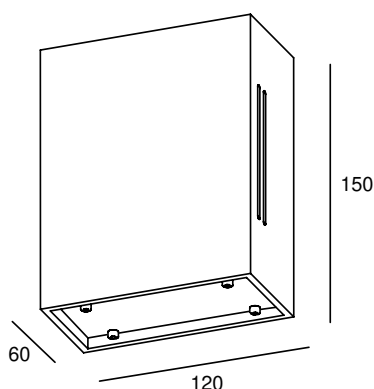

BOKS 4

POWERLED(S)	4 x 5 Watt incl.	BEAM ANGLE	120°
CRI	90+	VOLTAGE	230 VAC
GEAR / DRIVER	230 VAC LED	MATERIAL	Aluminium
WEIGHT (KG)	0,93	IP	65

SPECIAL: Alu brushed on request

MODELS

	ARTICLE N°	DESCRIPTION	COLOUR	KELVIN	LUMEN
	016142132702	BOKS 4 WALL INT. WARM WHITE	BLACK STRUC.	2700	1960
	016142133002	BOKS 4 WALL INT. WARM WHITE	BLACK STRUC.	3000	2000
	016142134002	BOKS 4 WALL INT. NATURAL WHITE	BLACK STRUC.	4000	2100
	016142132701	BOKS 4 WALL INT. WARM WHITE	WHITE STRUC.	2700	1960
	016142133001	BOKS 4 WALL INT. WARM WHITE	WHITE STRUC.	3000	2000
	016142134001	BOKS 4 WALL INT. NATURAL WHITE	WHITE STRUC.	4000	2100
	016142132703	BOKS 4 WALL INT. WARM WHITE	ANY RAL	2700	1960
	016142133003	BOKS 4 WALL INT. WARM WHITE	ANY RAL	3000	2000
	016142134003	BOKS 4 WALL INT. NATURAL WHITE	ANY RAL	4000	2100