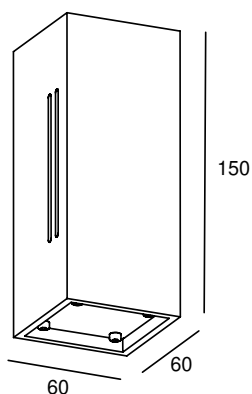

BOKS 2

| | | | |
|---------------|------------------|------------|-----------|
| POWERLED(S) | 2 x 5 Watt incl. | BEAM ANGLE | 120° |
| CRI | 90+ | VOLTAGE | 230 VAC |
| GEAR / DRIVER | 230 VAC LED | MATERIAL | Aluminium |
| WEIGHT (KG) | 0,6 | IP | 65 |

SPECIAL: Alu brushed on request

MODELS

| | ARTICLE N° | DESCRIPTION | COLOUR | KELVIN | LUMEN |
|--|--------------|--------------------------------|--------------|--------|-------|
| | 016122132702 | BOKS 2 WALL INT. WARM WHITE | BLACK STRUC. | 2700 | 980 |
| | 016122133002 | BOKS 2 WALL INT. WARM WHITE | BLACK STRUC. | 3000 | 1000 |
| | 016122134002 | BOKS 2 WALL INT. NATURAL WHITE | BLACK STRUC. | 4000 | 1050 |
| | 016122132701 | BOKS 2 WALL INT. WARM WHITE | WHITE STRUC. | 2700 | 980 |
| | 016122133001 | BOKS 2 WALL INT. WARM WHITE | WHITE STRUC. | 3000 | 1000 |
| | 016122134001 | BOKS 2 WALL INT. NATURAL WHITE | WHITE STRUC. | 4000 | 1050 |
| | 016122132703 | BOKS 2 WALL INT. WARM WHITE | ANY RAL | 2700 | 980 |
| | 016122133003 | BOKS 2 WALL INT. WARM WHITE | ANY RAL | 3000 | 1000 |
| | 016122134003 | BOKS 2 WALL INT. NATURAL WHITE | ANY RAL | 4000 | 1050 |