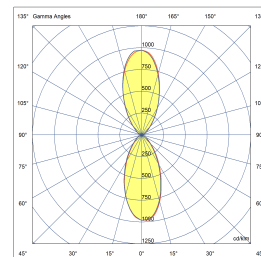

BOKS 2

| | | | |
|---------------|------------------|------------|-----------|
| POWERLED(S) | 2 x 5 Watt incl. | BEAM ANGLE | 120° |
| CRI | 90+ | VOLTAGE | 230 VAC |
| GEAR / DRIVER | 230 VAC LED | MATERIAL | Aluminium |
| WEIGHT (KG) | 0,6 | IP | 65 |