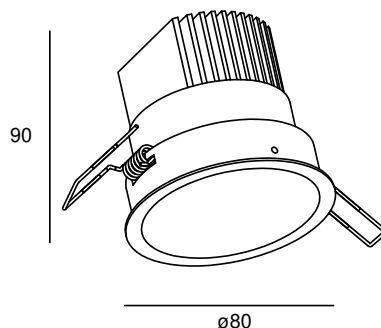

# SPLENDOR DEEP

POWERLED(S)	1 x 8 Watt incl.	REFLECTOR	40° incl.
CRI	90+	VOLTAGE	230 VAC
GEAR / DRIVER	230 VAC LED	MATERIAL	Aluminium
MOUNTING DEPTH	90 mm	WEIGHT (KG)	0,250
CUTOUT SHAPE / SIZE	70 mm	IP	44

## MODELS

	ARTICLE N°	DESCRIPTION	COLOUR	KELVIN	LUMEN
	007082212702	SPLENDOR DEEP EXT. WARM WHITE	BLACK STRUC.	2700	600
	007082213002	SPLENDOR DEEP EXT. WARM WHITE	BLACK STRUC.	3000	600
	007082212701	SPLENDOR DEEP EXT. WARM WHITE	WHITE STRUC.	2700	600
	007082213001	SPLENDOR DEEP EXT. WARM WHITE	WHITE STRUC.	3000	600
	007082212703	SPLENDOR DEEP EXT. WARM WHITE	ANY RAL	2700	600
	007082213003	SPLENDOR DEEP EXT. WARM WHITE	ANY RAL	3000	600