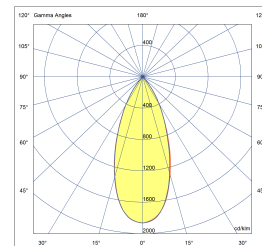

# LUMO CEILING

POWERLED(S)	1 x 5 Watt incl.	REFLECTOR	40°
CRI	90+	VOLTAGE	230 VAC - 50/60 Hz
GEAR / DRIVER	230 VAC LED	MATERIAL	Aluminium
WEIGHT	0,3 KG	IP	65