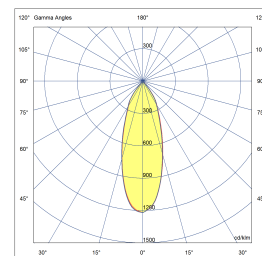

# SPLENDOR SQUARE

POWERLED(S)	1 x 8 Watt incl.	REFLECTOR	40° incl.
CRI	90+	VOLTAGE	230 VAC
GEAR / DRIVER	230 VAC LED	MATERIAL	Aluminium
MOUNTING DEPTH	65 mm	WEIGHT (KG)	0,250
CUTOUT SHAPE / SIZE	70 mm	IP	44