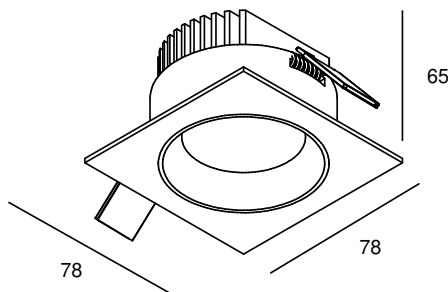

# SPLENDOR SQUARE

POWERLED(S)	1 x 8 Watt incl.	REFLECTOR	40° incl.
CRI	90+	VOLTAGE	230 VAC
GEAR / DRIVER	230 VAC LED	MATERIAL	Aluminium
MOUNTING DEPTH	65 mm	WEIGHT (KG)	0,250
CUTOUT SHAPE / SIZE	70 mm	IP	44

## MODELS

	ARTICLE N°	DESCRIPTION	COLOUR	KELVIN	LUMEN
	007092212702	SPLENDOR SQUARE INT. WARM WHITE	BLACK STRUC.	2700	600
	007092213002	SPLENDOR SQUARE INT. WARM WHITE	BLACK STRUC.	3000	600
	007092212701	SPLENDOR SQUARE INT. WARM WHITE	WHITE STRUC.	2700	600
	007092213001	SPLENDOR SQUARE INT. WARM WHITE	WHITE STRUC.	3000	600
	007092212703	SPLENDOR SQUARE INT. WARM WHITE	ANY RAL	2700	600
	007092213003	SPLENDOR SQUARE INT. WARM WHITE	ANY RAL	3000	600