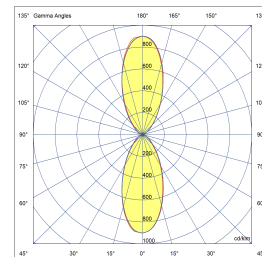

# BOKS 4

POWERLED(S)	4 x 5 Watt incl.	BEAM ANGLE	120°
CRI	90+	VOLTAGE	230 VAC
GEAR / DRIVER	230 VAC LED	MATERIAL	Aluminium
WEIGHT (KG)	0,93	IP	20

**SPECIAL:** Alu brushed on request