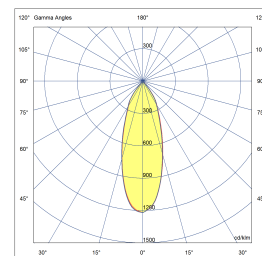

SPLENDOR SQUARE

POWERLED(S)	1 x 8 Watt incl.	REFLECTOR	40° incl.
CRI	90+	VOLTAGE	230 VAC
GEAR / DRIVER	230 VAC LED	MATERIAL	Aluminium
MOUNTING DEPTH	65 mm	WEIGHT (KG)	0,250
CUTOUT SHAPE / SIZE	70 mm	IP	20