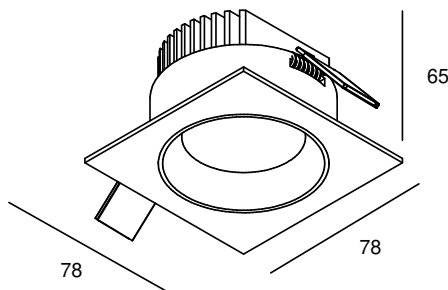

SPLENDOR SQUARE

POWERLED(S)	1 x 8 Watt incl.	REFLECTOR	40° incl.
CRI	90+	VOLTAGE	230 VAC
GEAR / DRIVER	230 VAC LED	MATERIAL	Aluminium
MOUNTING DEPTH	65 mm	WEIGHT (KG)	0,250
CUTOUT SHAPE / SIZE	70 mm	IP	20

SPECIAL: Torsion springs and Leaf springs included.

MODELS

	ARTICLE N°	DESCRIPTION	COLOUR	KELVIN	LUMEN
	007091212702	SPLENDOR ROUND INT. WARM WHITE	BLACK STRUC.	2700	600
	007091213002	SPLENDOR ROUND INT. WARM WHITE	BLACK STRUC.	3000	600
	007091212701	SPLENDOR ROUND INT. WARM WHITE	WHITE STRUC.	2700	600
	007091213001	SPLENDOR ROUND INT. WARM WHITE	WHITE STRUC.	3000	600
	007091212703	SPLENDOR ROUND INT. WARM WHITE	ANY RAL	2700	600
	007091213003	SPLENDOR ROUND INT. WARM WHITE	ANY RAL	3000	600