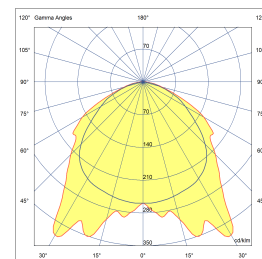

ZZIP

POWERLED(S)	1 x 3 Watt incl.	REFLECTOR	120°
CRI	90+	VOLTAGE	12 VDC
GEAR / DRIVER	not included	MATERIAL	Aluminium
MOUNTING DEPTH	15mm	WEIGHT	0,1 KG
IP	20		

OPTIONS: Device is PWM Dimmable

MODELS

	ARTICLE N°	DESCRIPTION	COLOUR	KELVIN	LUMEN
	025011202702	TWIST DIRECTABLE 5W INT. WARM WHITE	BLACK STRUC.	2700	221
	025011203002	TWIST DIRECTABLE 5W INT. WARM WHITE	BLACK STRUC.	3000	250
	025011204002	TWIST DIRECTABLE 5W INT. NATURAL WHITE	BLACK STRUC.	4000	275
	025011202701	TWIST DIRECTABLE 5W INT. WARM WHITE	WHITE STRUC.	2700	221
	025011203001	TWIST DIRECTABLE 5W INT. WARM WHITE	WHITE STRUC.	3000	250
	025011204001	TWIST DIRECTABLE 5W INT. NATURAL WHITE	WHITE STRUC.	4000	275
	025011202719	ZIPP 3W INT. WARM WHITE	ALU BRUSHED	2700	221
	025011203019	ZIPP 3W INT. WARM WHITE	ALU BRUSHED	3000	250
	025011204019	ZIPP 3W INT. NATURAL WHITE	ALU BRUSHED	4000	275