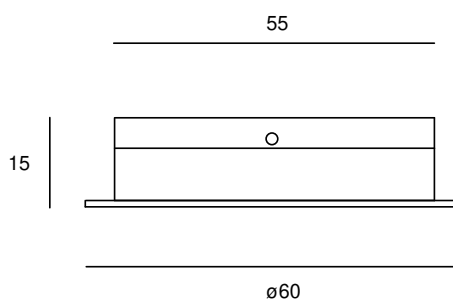

ZZIP

POWERLED(S)	1 x 3 Watt incl.	REFLECTOR	120°
CRI	90+	VOLTAGE	12 VDC
GEAR / DRIVER	not included	MATERIAL	Aluminium
MOUNTING DEPTH	15mm	WEIGHT	0,1 KG
IP	20		

OPTIONS: Device is PWM Dimmable

MODELS

	ARTICLE N°	DESCRIPTION	COLOUR	KELVIN	LUMEN
	025011202702	TWIST DIRECTABLE 5W INT. WARM WHITE	BLACK STRUC.	2700	221
	025011203002	TWIST DIRECTABLE 5W INT. WARM WHITE	BLACK STRUC.	3000	250
	025011204002	TWIST DIRECTABLE 5W INT. NATURAL WHITE	BLACK STRUC.	4000	275
	025011202701	TWIST DIRECTABLE 5W INT. WARM WHITE	WHITE STRUC.	2700	221
	025011203001	TWIST DIRECTABLE 5W INT. WARM WHITE	WHITE STRUC.	3000	250
	025011204001	TWIST DIRECTABLE 5W INT. NATURAL WHITE	WHITE STRUC.	4000	275
	025011202719	ZIPP 3W INT. WARM WHITE	ALU BRUSHED	2700	221
	025011203019	ZIPP 3W INT. WARM WHITE	ALU BRUSHED	3000	250
	025011204019	ZIPP 3W INT. NATURAL WHITE	ALU BRUSHED	4000	275

025011202703

TWIST DIRECTABLE 5W INT. WARM WHITE

ANY RAL

2700

221

025011203003

TWIST DIRECTABLE 5W INT. WARM WHITE

ANY RAL

3000

250

025011204003

TWIST DIRECTABLE 5W INT. NATURAL WHITE

ANY RAL

4000

275