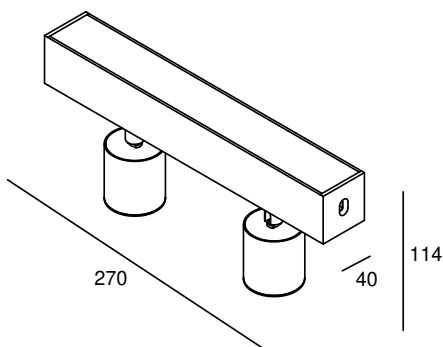

TWIST DIRECTABLE BOX 2

POWERLED(S)	2 x 5 Watt incl.	REFLECTOR	40°
CRI	90+	VOLTAGE	230 VAC - 50/60 Hz
GEAR / DRIVER	230 VAC LED	MATERIAL	Aluminium
WEIGHT	0,55 KG	IP	20

SPECIAL: Knee joint can be in any RAL on demand

OPTIONS: Copper fitting in any ral (mention on order)

MODELS

ARTICLE N°	DESCRIPTION	COLOUR	KELVIN	LUMEN	
	005251112702	TWIST DIRECTABLE FOR PROFILE LARGE 5W INT. WARM WHITE	BLACK STRUC.	2700	980
	005251113002	TWIST DIRECTABLE FOR PROFILE LARGE 5W INT. WARM WHITE	BLACK STRUC.	3000	1000
	005251114002	TWIST DIRECTABLE FOR PROFILE LARGE 5W INT. NATURAL WHITE	BLACK STRUC.	4000	1050
	005251112701	TWIST DIRECTABLE FOR PROFILE LARGE 5W INT. WARM WHITE	WHITE STRUC.	2700	980
	005251113001	TWIST DIRECTABLE FOR PROFILE LARGE 5W INT. WARM WHITE	WHITE STRUC.	3000	1000
	005251114001	TWIST DIRECTABLE FOR PROFILE LARGE 5W INT. NATURAL WHITE	WHITE STRUC.	4000	1050
	005251112703	TWIST DIRECTABLE FOR PROFILE LARGE 5W INT. WARM WHITE	ANY RAL	2700	980
	005251113003	TWIST RECESSED DIRECTABLE 5W INT. WARM WHITE	ANY RAL	3000	1000
	005251114003	TWIST DIRECTABLE FOR PROFILE LARGE 5W INT. NATURAL WHITE	ANY RAL	4000	1050