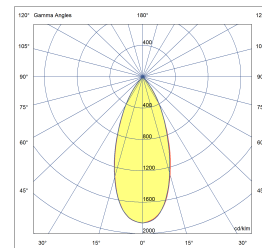

TWIST DIRECTABLE BOX 2

POWERLED(S)	2 x 5 Watt incl.	REFLECTOR	40°
CRI	90+	VOLTAGE	230 VAC - 50/60 Hz
GEAR / DRIVER	230 VAC LED	MATERIAL	Aluminium
WEIGHT	0,55 KG	IP	20

SPECIAL: Knee joint can be in any RAL on demand

OPTIONS: Copper fitting in any ral (mention on order)

MODELS

ARTICLE N°	DESCRIPTION	COLOUR	KELVIN	LUMEN	
	005251112702	TWIST DIRECTABLE FOR PROFILE LARGE 5W INT. WARM WHITE	BLACK STRUC.	2700	980
	005251113002	TWIST DIRECTABLE FOR PROFILE LARGE 5W INT. WARM WHITE	BLACK STRUC.	3000	1000
	005251114002	TWIST DIRECTABLE FOR PROFILE LARGE 5W INT. NATURAL WHITE	BLACK STRUC.	4000	1050
	005251112701	TWIST DIRECTABLE FOR PROFILE LARGE 5W INT. WARM WHITE	WHITE STRUC.	2700	980
	005251113001	TWIST DIRECTABLE FOR PROFILE LARGE 5W INT. WARM WHITE	WHITE STRUC.	3000	1000
	005251114001	TWIST DIRECTABLE FOR PROFILE LARGE 5W INT. NATURAL WHITE	WHITE STRUC.	4000	1050
	005251112703	TWIST DIRECTABLE FOR PROFILE LARGE 5W INT. WARM WHITE	ANY RAL	2700	980
	005251113003	TWIST RECESSED DIRECTABLE 5W INT. WARM WHITE	ANY RAL	3000	1000
	005251114003	TWIST DIRECTABLE FOR PROFILE LARGE 5W INT. NATURAL WHITE	ANY RAL	4000	1050