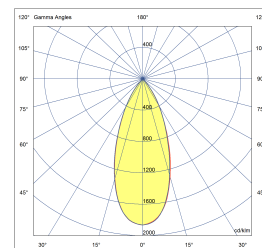

TWIST BOOKLED

POWERLED(S)	1 x 5 Watt incl.	REFLECTOR	40°
CRI	90+	VOLTAGE	230 VAC - 50/60 Hz
GEAR / DRIVER	230 VAC LED	MATERIAL	Aluminium
WEIGHT	0,3 KG	IP	20

SPECIAL: Knee joint can be in any RAL on demand

OPTIONS: Copper fitting in any ral (mention on order)

MODELS

	ARTICLE N°	DESCRIPTION	COLOUR	KELVIN	LUMEN
	005101132702	TWIST DIRECTABLE 5W INT. WARM WHITE	BLACK STRUC.	2700	490
	005101133002	TWIST DIRECTABLE 5W INT. WARM WHITE	BLACK STRUC.	3000	500
	005101134002	TWIST DIRECTABLE 5W INT. NATURAL WHITE	BLACK STRUC.	4000	525
	005101132701	TWIST DIRECTABLE 5W INT. WARM WHITE	WHITE STRUC.	2700	490
	005101133001	TWIST DIRECTABLE 5W INT. WARM WHITE	WHITE STRUC.	3000	500
	005101134001	TWIST DIRECTABLE 5W INT. NATURAL WHITE	WHITE STRUC.	4000	525
	005101132703	TWIST DIRECTABLE 5W INT. WARM WHITE	ANY RAL	2700	490
	005101133003	TWIST DIRECTABLE 5W INT. WARM WHITE	ANY RAL	3000	500
	005101134003	TWIST DIRECTABLE 5W INT. NATURAL WHITE	ANY RAL	4000	525