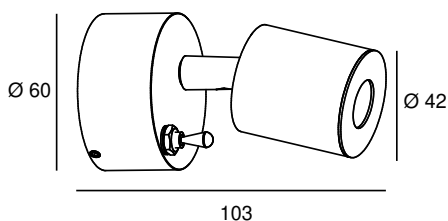

TWIST BOOKLED

POWERLED(S)	1 x 5 Watt incl.	REFLECTOR	40°
CRI	90+	VOLTAGE	230 VAC - 50/60 Hz
GEAR / DRIVER	230 VAC LED	MATERIAL	Aluminium
WEIGHT	0,3 KG	IP	20

SPECIAL: Knee joint can be in any RAL on demand

OPTIONS: Copper fitting in any ral (mention on order)

MODELS

	ARTICLE N°	DESCRIPTION	COLOUR	KELVIN	LUMEN
	005101132702	TWIST DIRECTABLE 5W INT. WARM WHITE	BLACK STRUC.	2700	490
	005101133002	TWIST DIRECTABLE 5W INT. WARM WHITE	BLACK STRUC.	3000	500
	005101134002	TWIST DIRECTABLE 5W INT. NATURAL WHITE	BLACK STRUC.	4000	525
	005101132701	TWIST DIRECTABLE 5W INT. WARM WHITE	WHITE STRUC.	2700	490
	005101133001	TWIST DIRECTABLE 5W INT. WARM WHITE	WHITE STRUC.	3000	500
	005101134001	TWIST DIRECTABLE 5W INT. NATURAL WHITE	WHITE STRUC.	4000	525
	005101132703	TWIST DIRECTABLE 5W INT. WARM WHITE	ANY RAL	2700	490
	005101133003	TWIST DIRECTABLE 5W INT. WARM WHITE	ANY RAL	3000	500
	005101134003	TWIST DIRECTABLE 5W INT. NATURAL WHITE	ANY RAL	4000	525