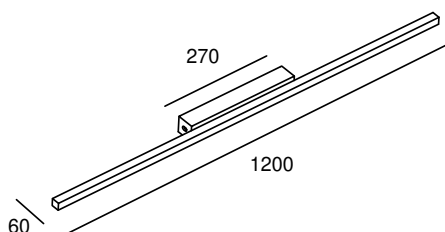

# BARR WALL DOWN 1,2M

SMD LED(S)	180 per meter	MAX. POWER	17,4 Watt 1,45A
BEAM ANGLE	120°	CRI	90+
GEAR / DRIVER	Included	POWER SUPPLY	Constant voltage 12V DC
MATERIAL	Aluminium / Pmma Defuser	WEIGHT (KG)	0,6
IP	20		

**SPECIAL:** Deferent length available on demand.

## MODELS

	ARTICLE N°	DESCRIPTION	COLOUR	KELVIN	LUMEN
	004031212702	BARR WALL DOWN 1 METER INT. WARM WHITE	BLACK STRUC.	2700	1320
	004031213002	BARR WALL DOWN 1 METER INT. WARM WHITE	BLACK STRUC.	3000	1440
	004031214002	BARR WALL DOWN 1 METER INT. NATURAL WHITE	BLACK STRUC.	4000	1584
	004031216002	BARR WALL DOWN 1 METER INT. COLD WHITE	BLACK STRUC.	6000	1800
	004031212701	BARR WALL DOWN 1 METER INT. WARM WHITE	WHITE STRUC.	2700	1320
	004031213001	BARR WALL DOWN 1 METER INT. WARM WHITE	WHITE STRUC.	3000	1440
	004031214001	BARR WALL DOWN 1 METER INT. NATURAL WHITE	WHITE STRUC.	4000	1584
	004031216001	BARR WALL DOWN 1 METER INT. COLD WHITE	WHITE STRUC.	6000	1800
	004031212703	BARR WALL DOWN 1 METER INT. WARM WHITE	ANY RAL	2700	1320
	004031213003	BARR WALL DOWN 1 METER INT. WARM WHITE	ANY RAL	3000	1440
	004031214003	BARR WALL DOWN 1 METER INT. NATURAL WHITE	ANY RAL	4000	1584
	004031216003	BARR WALL DOWN 1 METER INT. COLD WHITE	ANY RAL	6000	1800