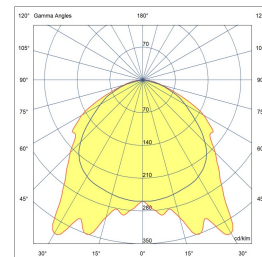

# BARR WALL DOWN 1,2M

SMD LED(S)	180 per meter	MAX. POWER	17,4 Watt 1,45A
BEAM ANGLE	120°	CRI	90+
GEAR / DRIVER	Included	POWER SUPPLY	Constant voltage 12V DC
MATERIAL	Aluminium / Pmma Defuser	WEIGHT (KG)	0,6
IP	20		

## MODELS

	ARTICLE N°	DESCRIPTION	COLOUR	KELVIN	LUMEN
	004031212702	BARR WALL DOWN 1 METER INT. WARM WHITE	BLACK STRUC.	2700	1320
	004031213002	BARR WALL DOWN 1 METER INT. WARM WHITE	BLACK STRUC.	3000	1440
	004031214002	BARR WALL DOWN 1 METER INT. NATURAL WHITE	BLACK STRUC.	4000	1584
	004031216002	BARR WALL DOWN 1 METER INT. COLD WHITE	BLACK STRUC.	6000	1800
	004031212701	BARR WALL DOWN 1 METER INT. WARM WHITE	WHITE STRUC.	2700	1320
	004031213001	BARR WALL DOWN 1 METER INT. WARM WHITE	WHITE STRUC.	3000	1440
	004031214001	BARR WALL DOWN 1 METER INT. NATURAL WHITE	WHITE STRUC.	4000	1584
	004031216001	BARR WALL DOWN 1 METER INT. COLD WHITE	WHITE STRUC.	6000	1800
	004031212703	BARR WALL DOWN 1 METER INT. WARM WHITE	ANY RAL	2700	1320
	004031213003	BARR WALL DOWN 1 METER INT. WARM WHITE	ANY RAL	3000	1440
	004031214003	BARR WALL DOWN 1 METER INT. NATURAL WHITE	ANY RAL	4000	1584
	004031216003	BARR WALL DOWN 1 METER INT. COLD WHITE	ANY RAL	6000	1800