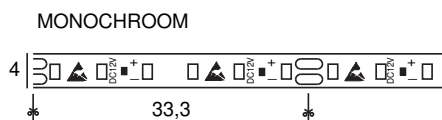

LEDSTRIPS 24V - 4MM INTERIOR

VOLTAGE OUTPUT	24 VDC	BEAM ANGLE	120°
IP	20	REEL LENGTH	5 METERS
WITH	4 MM		

MODELS

ARTICLE N°	DESCRIPTION	KELVIN	LUMEN
 037244001800	MONOCHROME LEDSTRIP, 180LED/m,CRI +90, 14,4W/m	1800	1000 lm/m
 037244002200	MONOCHROME LEDSTRIP, 180LED/m,CRI +90, 14,4W/m	2200	1050 lm/m
 037244002700	MONOCHROME LEDSTRIP, 180LED/m,CRI +90, 14,4W/m	2700	1100 lm/m
 037244003000	MONOCHROME LEDSTRIP, 180LED/m,CRI +90, 14,4W/m	3000	1200 lm/m