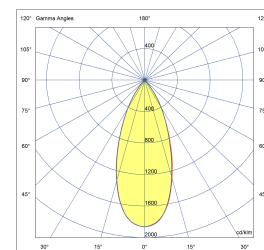

# PICO FLAT EXTERIOR

|                     |                  |             |           |
|---------------------|------------------|-------------|-----------|
| POWERLED(S)         | 1 x 5 Watt incl. | REFLECTOR   | 40° incl. |
| CRI                 | 90+              | VOLTAGE     | 230 VAC   |
| GEAR / DRIVER       | 230 VAC LED      | MATERIAL    | Aluminium |
| MOUNTING DEPTH      | 46 mm            | WEIGHT (KG) | 0,08      |
| CUTOUT SHAPE / SIZE | 40 mm            | IP          | 44        |