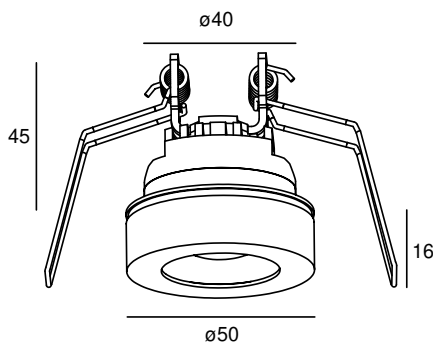

PICO EXTERIOR

POWERLED(S)	1 x 5 Watt incl.	REFLECTOR	40° incl.
CRI	90+	VOLTAGE	230 VAC
GEAR / DRIVER	230 VAC LED	MATERIAL	Aluminium
MOUNTING DEPTH	45 mm	WEIGHT (KG)	0,08
CUTOUT SHAPE / SIZE	40 mm	IP	44

SPECIAL: Other materials such as brass, stainless steel available on demand

MODELS

	ARTICLE N°	DESCRIPTION	COLOUR	KELVIN	LUMEN
	013012212702	PICO ORIGINAL INT. WARM WHITE	BLACK STRUC.	2700	490
	013012213002	PICO ORIGINAL INT. WARM WHITE	BLACK STRUC.	3000	500
	013012214002	PICO ORIGINAL INT. NATURAL WHITE	BLACK STRUC.	4000	525
	013012212701	PICO ORIGINAL INT. WARM WHITE	WHITE STRUC.	2700	490
	013012213001	PICO ORIGINAL INT. WARM WHITE	WHITE STRUC.	3000	500
	013012214001	PICO ORIGINAL INT. NATURAL WHITE	WHITE STRUC.	4000	525
	013012212703	PICO ORIGINAL INT. WARM WHITE	ANY RAL	2700	490
	013012213003	PICO ORIGINAL INT. WARM WHITE	ANY RAL	3000	500
	013012214003	PICO ORIGINAL INT. NATURAL WHITE	ANY RAL	4000	525