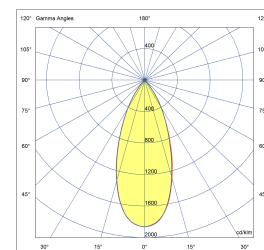

PICO EXTERIOR

POWERLED(S)	1 x 5 Watt incl.	REFLECTOR	40° incl.
CRI	90+	VOLTAGE	230 VAC
GEAR / DRIVER	230 VAC LED	MATERIAL	Aluminium
MOUNTING DEPTH	45 mm	WEIGHT (KG)	0,08
CUTOUT SHAPE / SIZE	40 mm	IP	44