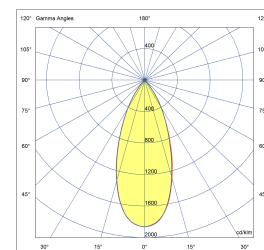

PICO FLAT

POWERLED(S)	1 x 5 Watt incl.	REFLECTOR	40° incl.
CRI	90+	VOLTAGE	230 VAC
GEAR / DRIVER	230 VAC LED	MATERIAL	Aluminium
MOUNTING DEPTH	46 mm	WEIGHT (KG)	0,08
CUTOUT SHAPE / SIZE	40 mm	IP	20

SPECIAL: Other materials such as brass, stainless steel available on demand