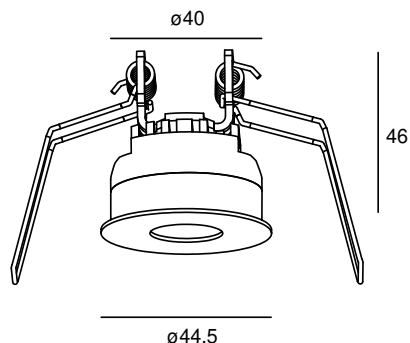

PICO FLAT

POWERLED(S)	1 x 5 Watt incl.	REFLECTOR	40° incl.
CRI	90+	VOLTAGE	230 VAC
GEAR / DRIVER	230 VAC LED	MATERIAL	Aluminium
MOUNTING DEPTH	46 mm	WEIGHT (KG)	0,08
CUTOUT SHAPE / SIZE	40 mm	IP	20

SPECIAL: Other materials such as brass, stainless steel available on demand

MODELS

	ARTICLE N°	DESCRIPTION	COLOUR	KELVIN	LUMEN
	013071212702	PICO ORIGINAL INT. WARM WHITE	BLACK STRUC.	2700	490
	013071213002	PICO ORIGINAL INT. WARM WHITE	BLACK STRUC.	3000	500
	013071214002	PICO ORIGINAL INT. NATURAL WHITE	BLACK STRUC.	4000	525
	013071212701	PICO ORIGINAL INT. WARM WHITE	WHITE STRUC.	2700	490
	013071213001	PICO ORIGINAL INT. WARM WHITE	WHITE STRUC.	3000	500
	013071214001	PICO ORIGINAL INT. NATURAL WHITE	WHITE STRUC.	4000	525
	013071212703	PICO ORIGINAL INT. WARM WHITE	ANY RAL	2700	490
	013071213003	PICO ORIGINAL INT. WARM WHITE	ANY RAL	3000	500
	013071214003	PICO ORIGINAL INT. NATURAL WHITE	ANY RAL	4000	525