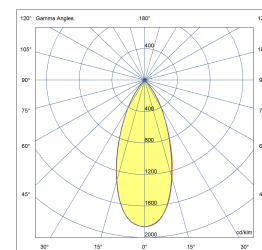

# PICO SQUARE

POWERLED(S)	1 x 5 Watt incl.	REFLECTOR	40° incl.
CRI	90+	VOLTAGE	230 VAC
GEAR / DRIVER	230 VAC LED	MATERIAL	Aluminium
MOUNTING DEPTH	47 mm	WEIGHT (KG)	0,08
CUTOUT SHAPE / SIZE	40 mm	IP	20