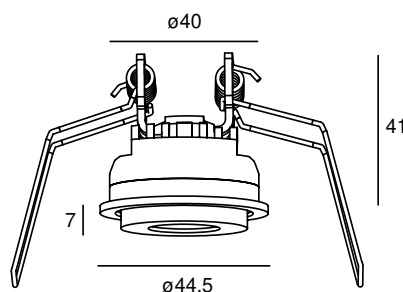

PICO ORIGINAL

POWERLED(S)	1 x 5 Watt incl.	REFLECTOR	40° incl.
CRI	90+	VOLTAGE	230 VAC
GEAR / DRIVER	230 VAC LED	MATERIAL	Aluminium
MOUNTING DEPTH	41 mm	WEIGHT (KG)	0,08
CUTOUT SHAPE / SIZE	40 mm	IP	20

SPECIAL: Other materials such as brass, stainless steel available on demand

MODELS

	ARTICLE N°	DESCRIPTION	COLOUR	KELVIN	LUMEN
	013011212702	SPLENDOR ROUND INT. WARM WHITE	BLACK STRUC.	2700	490
	013011213002	SPLENDOR ROUND INT. WARM WHITE	BLACK STRUC.	3000	500
	013011214002	PICO ORIGINAL INT. NATURAL WHITE	BLACK STRUC.	4000	525
	013011212701	SPLENDOR ROUND INT. WARM WHITE	WHITE STRUC.	2700	490
	013011213001	SPLENDOR ROUND INT. WARM WHITE	WHITE STRUC.	3000	500
	013011214001	PICO ORIGINAL INT. NATURAL WHITE	WHITE STRUC.	4000	525
	013011212703	SPLENDOR ROUND INT. WARM WHITE	ANY RAL	2700	490
	013011213003	SPLENDOR ROUND INT. WARM WHITE	ANY RAL	3000	500
	013011214003	PICO ORIGINAL INT. NATURAL WHITE	ANY RAL	4000	525