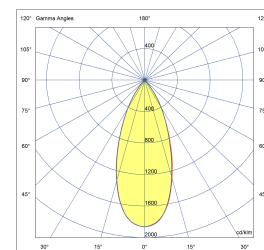

PICO ORIGINAL

POWERLED(S)	1 x 5 Watt incl.	REFLECTOR	40° incl.
CRI	90+	VOLTAGE	230 VAC
GEAR / DRIVER	230 VAC LED	MATERIAL	Aluminium
MOUNTING DEPTH	41 mm	WEIGHT (KG)	0,08
CUTOUT SHAPE / SIZE	40 mm	IP	20