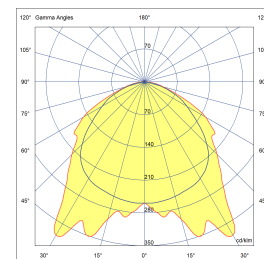

LEDPROFILE LARGE MONOCHROME IP65 12VDC

SMD LED(S)	360 per meter	MAX. POWER	29 Watt 2,41Amp per meter
BEAM ANGLE	120°	CRI	90+
VOLTAGE	12 VDC	GEAR / DRIVER	Not included
MATERIAL	Aluminium / Pmma	MAX. LENGTH	50/6000 mm
WEIGHT (KG)	1,4	IP	65
ORDER	PER METER		