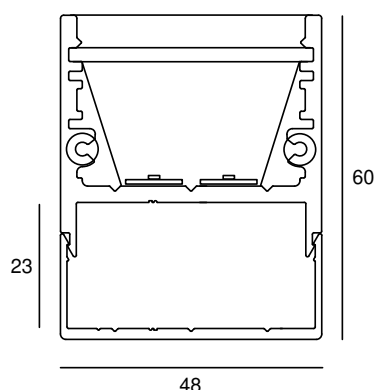

LEDPROFILE LARGE MONOCHROME IP65 12VDC

SMD LED(S)	360 per meter	MAX. POWER	29 Watt 2,41Amp per meter
BEAM ANGLE	120°	CRI	90+
VOLTAGE	12 VDC	GEAR / DRIVER	Not included
MATERIAL	Aluminium / Pmma	MAX. LENGTH	50/6000 mm
WEIGHT (KG)	1,4	IP	65
ORDER	PER METER		

OPTIONS: Possible options see Accessories. Excludes power cable (order separately). Dimmable (cfr. Accessories)

MODELS

	ARTICLE N°	DESCRIPTION	COLOUR	KELVIN	LUMEN
	020012112702	LEDPROFILE LARGE INT. WARM WHITE	BLACK STRUC.	2700	2200
	020012113002	LEDPROFILE LARGE INT. WARM WHITE	BLACK STRUC.	3000	2400
	020012114002	LEDPROFILE LARGE INT. NATURAL WHITE	BLACK STRUC.	4000	2640
	020012116002	LEDPROFILE LARGE INT. WARM WHITE	BLACK STRUC.	6000	3000
	020012112701	LEDPROFILE LARGE INT. WARM WHITE	WHITE STRUC.	2700	2200
	020012113001	LEDPROFILE LARGE INT. WARM WHITE	WHITE STRUC.	3000	2400
	020012114001	LEDPROFILE LARGE INT. NATURAL WHITE	WHITE STRUC.	4000	2640
	020012116001	LEDPROFILE LARGE INT. WARM WHITE	WHITE STRUC.	6000	3000
	020012112716	LEDPROFILE LARGE INT. WARM WHITE	NATURAL ANODIZED	2700	2200
	020012113016	LEDPROFILE LARGE INT. WARM WHITE	NATURAL ANODIZED	3000	2400
	020012114016	LEDPROFILE LARGE INT. NATURAL WHITE	NATURAL ANODIZED	4000	2640
	020012116016	LEDPROFILE LARGE INT. WARM WHITE	NATURAL ANODIZED	6000	3000