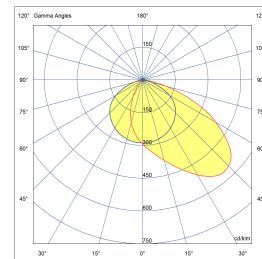

LEDPROFILE GLOW MONOCHROME IP20 12VDC

SMD LED(S)	180 per meter	MAX. POWER	14,5 Watt 1,21Amp per meter
BEAM ANGLE	120°	CRI	90+
VOLTAGE	12 VDC	GEAR / DRIVER	Not included
MATERIAL	Aluminium / Pmma	MAX. LENGTH	50/6000 mm (2 profile/1 defuser)
WEIGHT (KG)	0,3	IP	20
ORDER	PER METER		