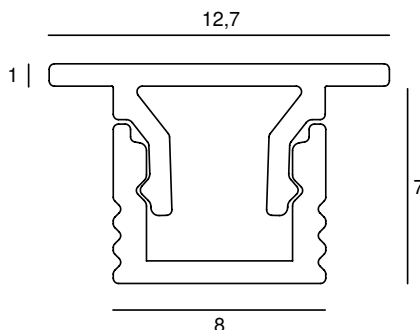

LEDPROFILE SKAB OMEGA MONOCHROME IP20 12VDC

SMD LED(S)	180 per meter	MAX. POWER	14,5 Watt 1,21Amp per meter
BEAM ANGLE	120°	CRI	90+
VOLTAGE	12 VDC	GEAR / DRIVER	Not included
MATERIAL	Aluminium / Pmma	MAX. LENGTH	50/6000 mm (2 profile/1 defuser)
WEIGHT (KG)	0,3	IP	20
ORDER	PER METER		

SPECIAL: Special endcaps for round mill diameter 8mm available in

OPTIONS: Possible options see Accessories. Excludes power cable (order separately). Dimmable (cfr. Accessories)

MODELS

	ARTICLE N°	DESCRIPTION	COLOUR	KELVIN	LUMEN
	038121111816	LEDPROFILE SKAB INT. WARM WHITE	NATURAL ANODIZED	1800	800
	038121112216	LEDPROFILE SKAB INT. WARM WHITE	NATURAL ANODIZED	2200	900
	038121112716	LEDPROFILE SKAB INT. WARM WHITE	NATURAL ANODIZED	2700	1000
	038121113016	LEDPROFILE SKAB INT. WARM WHITE	NATURAL ANODIZED	3000	1100
	038121114016	LEDPROFILE SKAB INT. NATURAL WHITE	NATURAL ANODIZED	4000	1220