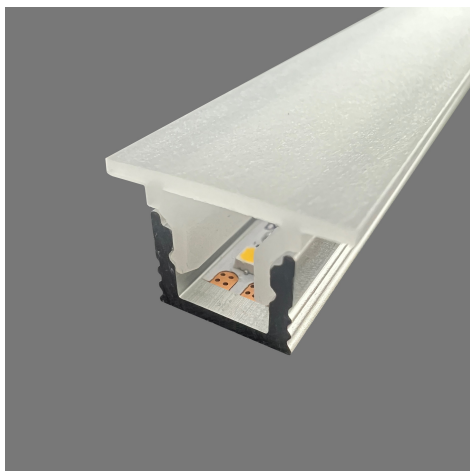

LEDPROFILE SKAB OMEGA MONOCHROME IP20 12VDC

SMD LED(S)	180 per meter	MAX. POWER	14,5 Watt 1,21Amp per meter
BEAM ANGLE	120°	CRI	90+
VOLTAGE	12 VDC	GEAR / DRIVER	Not included
MATERIAL	Aluminium / Pmma	MAX. LENGTH	50/6000 mm (2 profile/1 defuser)
WEIGHT (KG)	0,3	IP	20
ORDER	PER METER		

SPECIAL: Special endcaps for round mill diameter 8mm available in

OPTIONS: Possible options see Accessories. Excludes power cable (order separately). Dimmable (cfr. Accessories)

MODELS

	ARTICLE N°	DESCRIPTION	COLOUR	KELVIN	LUMEN
	038121111816	LEDPROFILE SKAB INT. WARM WHITE	NATURAL ANODIZED	1800	800
	038121112216	LEDPROFILE SKAB INT. WARM WHITE	NATURAL ANODIZED	2200	900
	038121112716	LEDPROFILE SKAB INT. WARM WHITE	NATURAL ANODIZED	2700	1000
	038121113016	LEDPROFILE SKAB INT. WARM WHITE	NATURAL ANODIZED	3000	1100
	038121114016	LEDPROFILE SKAB INT. NATURAL WHITE	NATURAL ANODIZED	4000	1220