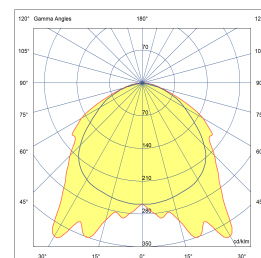

LEDPROFILE SKAB OMEGA MONOCHROME IP20 12VDC

SMD LED(S)	180 per meter	MAX. POWER	14,5 Watt 1,21Amp per meter
BEAM ANGLE	120°	CRI	90+
VOLTAGE	12 VDC	GEAR / DRIVER	Not included
MATERIAL	Aluminium / Pmma	MAX. LENGTH	50/6000 mm (2 profile/1 defuser)
WEIGHT (KG)	0,3	IP	20
ORDER	PER METER		