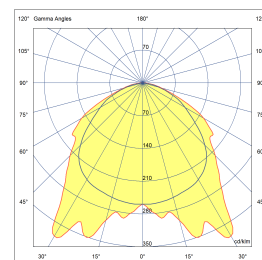

LEDPROFILE SKAB POTTED MONOCHROME IP67 12VDC

SMD LED(S)	180 per meter	MAX. POWER	14,5 Watt 1,21Amp per meter
BEAM ANGLE	120°	CRI	90+
VOLTAGE	12 VDC	GEAR / DRIVER	Not included
MATERIAL	Aluminium / Potting Material	MAX. LENGTH	50/3000 mm (2 profile/1 defuser)
WEIGHT (KG)	0,1	IP	67
ORDER	PER METER		