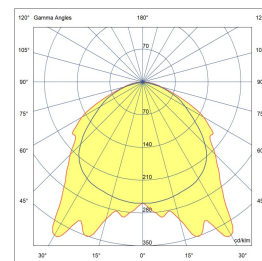

LEDPROFILE SMALL MONOCHROME IP20 12VDC

SMD LED(S)	180 per meter	MAX. POWER	14,5 Watt 1,2Amp per meter
BEAM ANGLE	120°	CRI	90+
VOLTAGE	12 VDC	GEAR / DRIVER	Not included
MATERIAL	Aluminium / Pmma	MAX. LENGTH	50/6000 mm (1 profile/ 1 defuser)
WEIGHT (KG)	0,3	IP	20
ORDER	PER METER		