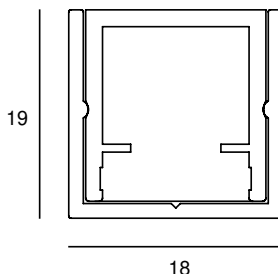

LEDPROFILE SMALL MONOCHROME IP20 12VDC

SMD LED(S)	180 per meter	MAX. POWER	14,5 Watt 1,2Amp per meter
BEAM ANGLE	120°	CRI	90+
VOLTAGE	12 VDC	GEAR / DRIVER	Not included
MATERIAL	Aluminium / Pmma	MAX. LENGTH	50/6000 mm (1 profile/ 1 defuser)
WEIGHT (KG)	0,3	IP	20
ORDER	PER METER		

OPTIONS: Possible options see Accessories. Excludes power cable (order separately). Dimmable (cfr. Accessories)

MODELS

	ARTICLE N°	DESCRIPTION	COLOUR	KELVIN	LUMEN
	019121112702	LEDPROFILE SMALL INT. WARM WHITE	BLACK STRUC.	2700	1100
	019121113002	LEDPROFILE SMALL INT. WARM WHITE	BLACK STRUC.	3000	1200
	019121114002	LEDPROFILE SMALL INT. NATURAL WHITE	BLACK STRUC.	4000	1320
	019121116002	LEDPROFILE SMALL INT. COLD WHITE	BLACK STRUC.	6000	1500
	019121112701	LEDPROFILE SMALL INT. WARM WHITE	WHITE STRUC.	2700	1100
	019121113001	LEDPROFILE SMALL INT. WARM WHITE	WHITE STRUC.	3000	1200
	019121114001	LEDPROFILE SMALL INT. NATURAL WHITE	WHITE STRUC.	4000	1320
	019121116001	LEDPROFILE SMALL INT. COLD WHITE	WHITE STRUC.	6000	1500
	019121112716	LEDPROFILE SMALL INT. WARM WHITE	NATURAL ANODIZED	2700	1100
	019121113016	LEDPROFILE SMALL INT. WARM WHITE	NATURAL ANODIZED	3000	1200
	019121114016	LEDPROFILE SMALL INT. NATURAL WHITE	NATURAL ANODIZED	4000	1500
	019121116016	LEDPROFILE SMALL INT. COLD WHITE	NATURAL ANODIZED	6000	1500