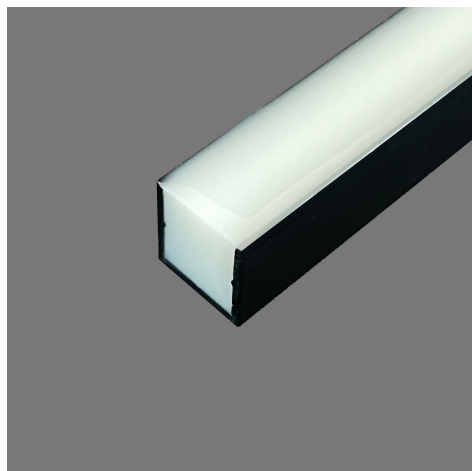

LEDPROFILE SMALL POTTED MONOCHROME IP67 48VDC

SMD LED(S)	120 per meter	MAX. POWER	14,5 Watt 1,21Amp per meter
BEAM ANGLE	120°	CRI	90+
VOLTAGE	48 VDC	GEAR / DRIVER	Not included
MATERIAL	Aluminium / Potting material	MAX. LENGTH	100/6000mm (1profile / 1Potting)
WEIGHT (KG)	0,55	IP	67
ORDER	PER METER		

OPTIONS: Possible options see Accessories. Excludes power cable (order separately). Dimmable (cfr. Accessories)

MODELS

	ARTICLE N°	DESCRIPTION	COLOUR	KELVIN	LUMEN
	019485112702	LEDPROFILE SMALL POTTED EXT. WARM WHITE	BLACK STRUC.	2700	660
	019485113002	LEDPROFILE SMALL POTTED EXT. WARM WHITE	BLACK STRUC.	3000	720
	019485114002	LEDPROFILE SMALL POTTED EXT. NATURAL WHITE	BLACK STRUC.	4000	792
	019485112701	LEDPROFILE SMALL POTTED EXT. WARM WHITE	WHITE STRUC.	2700	660
	019485113001	LEDPROFILE SMALL POTTED EXT. WARM WHITE	WHITE STRUC.	3000	720
	019485114001	LEDPROFILE SMALL EXT. NATURAL WHITE	WHITE STRUC.	4000	792
	019485112716	LEDPROFILE SMALL POTTED EXT. WARM WHITE	NATURAL ANODIZED	2700	660
	019485113016	LEDPROFILE SMALL POTTED EXT. WARM WHITE	NATURAL ANODIZED	3000	720
	019485114016	LEDPROFILE SMALL POTTED INT. NATURAL WHITE	NATURAL ANODIZED	4000	792