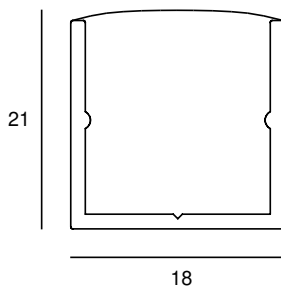

LEDPROFILE SMALL POTTED MONOCHROME IP67 48VDC

SMD LED(S)	120 per meter	MAX. POWER	14,5 Watt 1,21Amp per meter
BEAM ANGLE	120°	CRI	90+
VOLTAGE	48 VDC	GEAR / DRIVER	Not included
MATERIAL	Aluminium / Potting material	MAX. LENGTH	100/6000mm (1profile / 1Potting)
WEIGHT (KG)	0,55	IP	67
ORDER	PER METER		

OPTIONS: Possible options see Accessories. Excludes power cable (order separately). Dimmable (cfr. Accessories)

MODELS

	ARTICLE N°	DESCRIPTION	COLOUR	KELVIN	LUMEN
	019485112702	LEDPROFILE SMALL POTTED EXT. WARM WHITE	BLACK STRUC.	2700	660
	019485113002	LEDPROFILE SMALL POTTED EXT. WARM WHITE	BLACK STRUC.	3000	720
	019485114002	LEDPROFILE SMALL POTTED EXT. NATURAL WHITE	BLACK STRUC.	4000	792
	019485112701	LEDPROFILE SMALL POTTED EXT. WARM WHITE	WHITE STRUC.	2700	660
	019485113001	LEDPROFILE SMALL POTTED EXT. WARM WHITE	WHITE STRUC.	3000	720
	019485114001	LEDPROFILE SMALL EXT. NATURAL WHITE	WHITE STRUC.	4000	792
	019485112716	LEDPROFILE SMALL POTTED EXT. WARM WHITE	NATURAL ANODIZED	2700	660
	019485113016	LEDPROFILE SMALL POTTED EXT. WARM WHITE	NATURAL ANODIZED	3000	720
	019485114016	LEDPROFILE SMALL POTTED INT. NATURAL WHITE	NATURAL ANODIZED	4000	792