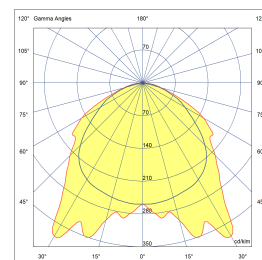

LEDPROFILE SMALL POTTED MONOCHROME IP67 48VDC

SMD LED(S)	120 per meter	MAX. POWER	14,5 Watt 1,21Amp per meter
BEAM ANGLE	120°	CRI	90+
VOLTAGE	48 VDC	GEAR / DRIVER	Not included
MATERIAL	Aluminium / Potting material	MAX. LENGTH	100/6000mm (1profile / 1Potting)
WEIGHT (KG)	0,55	IP	67
ORDER	PER METER		