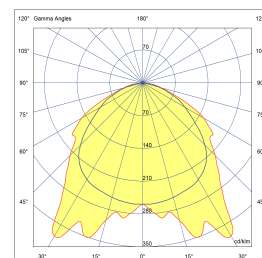

LEDPROFILE SMALL POTTED RGB / RGBW IP67 24VDC

BEAM ANGLE	120°	VOLTAGE	24 VDC
GEAR / DRIVER	Not included	MATERIAL	Aluminium / Potting material
MIN. LENGTH	100/6000mm (1profile/1potting)	WEIGHT (KG)	0,55
IP	67	SMD LED(S) RGB	120 led's per meter
SMD LED(S) RGBW	60 led's per meter	MAX POWER RGB	17 Watt per meter
MAX POWER RGBW	19,2 Watt per meter	MIN/MAX. LENGTH RGB	50/6000mm (1 profile/1 potting)
ORDER	PER METER		