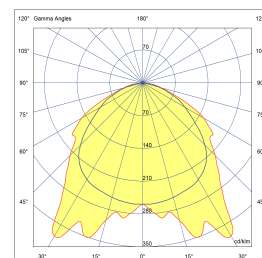

# LEDPROFILE SMALL POTTED RGB / RGBW IP67 12VDC

BEAM ANGLE	120°	VOLTAGE	12 VDC
GEAR / DRIVER	Not included	MATERIAL	Aluminium / Potting material
MIN. LENGTH	50/6000mm (1 profile/ 1 potting)	WEIGHT (KG)	0,55
IP	67	SMD LED(S) RGB	120 led's per meter
SMD LED(S) RGBW	60 led's per meter	MAX POWER RGB	17 Watt per meter
MAX POWER RGBW	19,2 Watt per meter	MIN/MAX. LENGTH RGB	50/6000mm (1 profile/1 potting)
ORDER	PER METER		