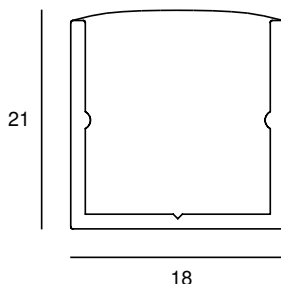

# LEDPROFILE SMALL POTTED RGB / RGBW IP67 12VDC

BEAM ANGLE	120°	VOLTAGE	12 VDC
GEAR / DRIVER	Not included	MATERIAL	Aluminium / Potting material
MIN. LENGTH	50/6000mm (1 profile/ 1 potting)	WEIGHT (KG)	0,55
IP	67	SMD LED(S) RGB	120 led's per meter
SMD LED(S) RGBW	60 led's per meter	MAX POWER RGB	17 Watt per meter
MAX POWER RGBW	19,2 Watt per meter	MIN/MAX. LENGTH RGB	50/6000mm (1 profile/1 potting)
ORDER	PER METER		