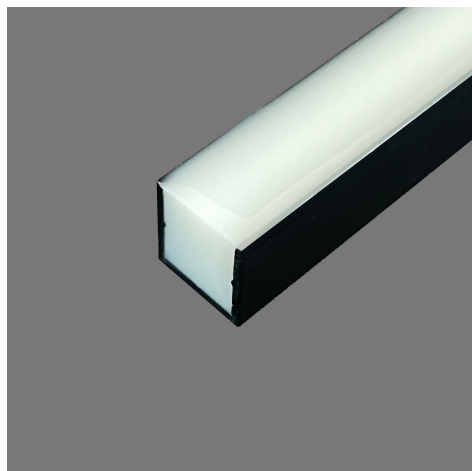

LEDPROFILE SMALL POTTED MONOCHROME IP67 12VDC

SMD LED(S)	120 per meter	MAX. POWER	14,5 Watt 1,21Amp per meter
BEAM ANGLE	120°	CRI	90+
VOLTAGE	12 VDC	GEAR / DRIVER	Not included
MATERIAL	Aluminium / Potting material	MAX. LENGTH	50/6000 mm (1profile / 1Potting)
WEIGHT (KG)	0,55	IP	67
ORDER	PER METER		

OPTIONS: Possible options see Accessories. Excludes power cable (order separately). Dimmable (cfr. Accessories)

MODELS

	ARTICLE N°	DESCRIPTION	COLOUR	KELVIN	LUMEN
	019125112702	LEDPROFILE SMALL EXT. WARM WHITE	BLACK STRUC.	2700	660
	019125113002	LEDPROFILE SMALL EXT. WARM WHITE	BLACK STRUC.	3000	720
	019125114002	LEDPROFILE SMALL EXT. NATURAL WHITE	BLACK STRUC.	4000	792
	019125116002	LEDPROFILE SMALL EXT. COLD WHITE	BLACK STRUC.	6000	900
	019125112701	LEDPROFILE SMALL EXT. WARM WHITE	WHITE STRUC.	2700	660
	019125113001	LEDPROFILE SMALL EXT. WARM WHITE	WHITE STRUC.	3000	720
	019125114001	LEDPROFILE SMALL EXT. NATURAL WHITE	WHITE STRUC.	4000	792
	019125116001	LEDPROFILE SMALL EXT. COLD WHITE	WHITE STRUC.	6000	900
	019125112716	LEDPROFILE SMALL EXT. WARM WHITE	NATURAL ANODIZED	2700	660
	019125113016	LEDPROFILE SMALL EXT. WARM WHITE	NATURAL ANODIZED	3000	720
	019125114016	LEDPROFILE SMALL INT. NATURAL WHITE	NATURAL ANODIZED	4000	792
	019125116016	LEDPROFILE SMALL EXT. COLD WHITE	NATURAL ANODIZED	6000	900