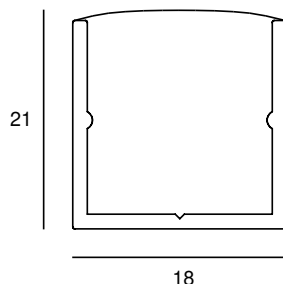

LEDPROFILE SMALL POTTED MONOCHROME IP67 12VDC

SMD LED(S)	120 per meter	MAX. POWER	14,5 Watt 1,21Amp per meter
BEAM ANGLE	120°	CRI	90+
VOLTAGE	12 VDC	GEAR / DRIVER	Not included
MATERIAL	Aluminium / Potting material	MAX. LENGTH	50/6000 mm (1profile / 1Potting)
WEIGHT (KG)	0,55	IP	67
ORDER	PER METER		

OPTIONS: Possible options see Accessories. Excludes power cable (order separately). Dimmable (cfr. Accessories)

MODELS

	ARTICLE N°	DESCRIPTION	COLOUR	KELVIN	LUMEN
	019125112702	LEDPROFILE SMALL EXT. WARM WHITE	BLACK STRUC.	2700	660
	019125113002	LEDPROFILE SMALL EXT. WARM WHITE	BLACK STRUC.	3000	720
	019125114002	LEDPROFILE SMALL EXT. NATURAL WHITE	BLACK STRUC.	4000	792
	019125116002	LEDPROFILE SMALL EXT. COLD WHITE	BLACK STRUC.	6000	900
	019125112701	LEDPROFILE SMALL EXT. WARM WHITE	WHITE STRUC.	2700	660
	019125113001	LEDPROFILE SMALL EXT. WARM WHITE	WHITE STRUC.	3000	720
	019125114001	LEDPROFILE SMALL EXT. NATURAL WHITE	WHITE STRUC.	4000	792
	019125116001	LEDPROFILE SMALL EXT. COLD WHITE	WHITE STRUC.	6000	900
	019125112716	LEDPROFILE SMALL EXT. WARM WHITE	NATURAL ANODIZED	2700	660
	019125113016	LEDPROFILE SMALL EXT. WARM WHITE	NATURAL ANODIZED	3000	720
	019125114016	LEDPROFILE SMALL INT. NATURAL WHITE	NATURAL ANODIZED	4000	792
	019125116016	LEDPROFILE SMALL EXT. COLD WHITE	NATURAL ANODIZED	6000	900