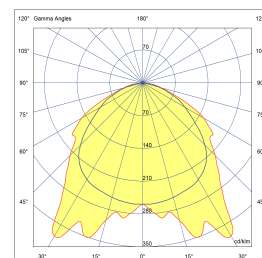

LEDPROFILE SMALL POTTED MONOCHROME IP67 12VDC

SMD LED(S)	120 per meter	MAX. POWER	14,5 Watt 1,21Amp per meter
BEAM ANGLE	120°	CRI	90+
VOLTAGE	12 VDC	GEAR / DRIVER	Not included
MATERIAL	Aluminium / Potting material	MAX. LENGTH	50/6000 mm (1profile / 1Potting)
WEIGHT (KG)	0,55	IP	67
ORDER	PER METER		