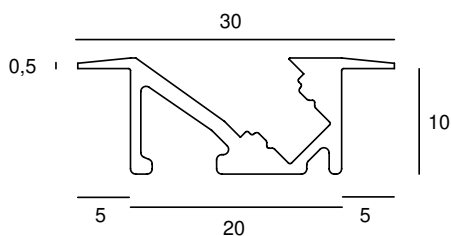

GLOW LED PROFILE OMEGA 30 X 10

MATERIAL	ALUMINIUM
----------	-----------

MODELS

	ARTICLE N°	DESCRIPTION	COLOUR	SIZE
	81213000002	GLOW LED PROFILE OMEGA 30 X 10	BLACK ANODIZED	3 METERS
	81213000001	GLOW LED PROFILE OMEGA 30 X 10	WHITE STRUC.	3 METERS
	81213000016	GLOW LED PROFILE OMEGA 30 X 10	NATURAL ANODIZED	3 METERS
	81213000003	GLOW LED PROFILE OMEGA 30 X 10	ANY RAL	3 METERS