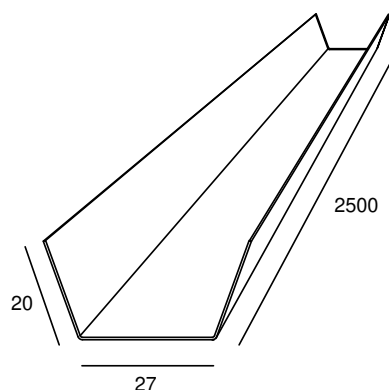

## REFLECTOR FOR 48 X 60 PROFILE

MATERIAL	GLOSSY ALUMINIUM
----------	------------------

**SPECIAL:** Fits Led Profile Large 48 x 60

## MODELS

	ARTICLE N°	DESCRIPTION	COLOUR	SIZE
	809130000019	reflector for 48 x 60 mm led profile large	OPAL	3 METERS