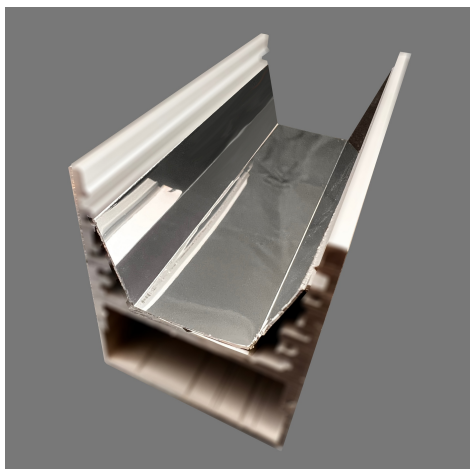

## REFLECTOR FOR 48 X 60 PROFILE

MATERIAL	GLOSSY ALUMINIUM
----------	------------------

**SPECIAL:** Fits Led Profile Large 48 x 60

## MODELS

	ARTICLE N°	DESCRIPTION	COLOUR	SIZE
	809130000019	reflector for 48 x 60 mm led profile large	OPAL	3 METERS