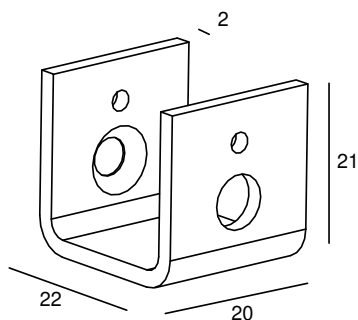

# LEDPROFILE SMALL FIXATION WALL BRACKET SET

MATERIAL	ALUMINIUM
----------	-----------

**SPECIAL:** Fits Led Profile Small 19 x 18

## MODELS

	ARTICLE N°	DESCRIPTION	COLOUR
	819003138116	LEDPROFILE SMALL 19 X 18 FIXATION WALL BRACKET SET	ANODIZED