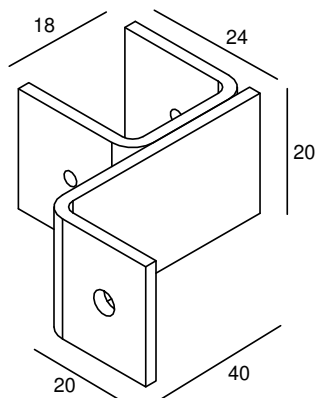

LED PROFILE SMALL FIXATION BRACKET SET UP OR DOWN

MATERIAL	STAINLESS STEEL 304
----------	---------------------

SPECIAL: Fits Led Profile Small 19 x 18

MODELS

	ARTICLE N°	DESCRIPTION	MATERIAL
	819113130020	LED PROFILE SMALL FIXATION BRACKET SET UP OR DOWN	SS 316