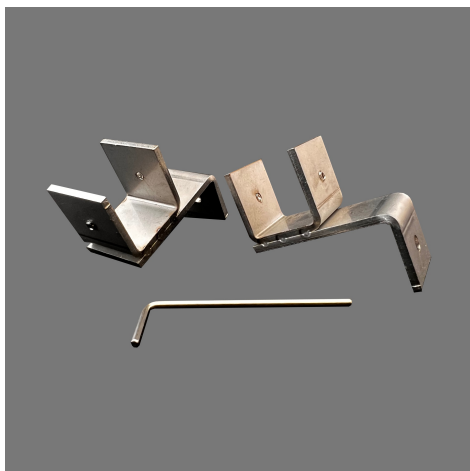

LED PROFILE SMALL FIXATION BRACKET SET UP OR DOWN

MATERIAL	STAINLESS STEEL 304
----------	---------------------

SPECIAL: Fits Led Profile Small 19 x 18

MODELS

	ARTICLE N°	DESCRIPTION	MATERIAL
	819113130020	LED PROFILE SMALL FIXATION BRACKET SET UP OR DOWN	SS 316