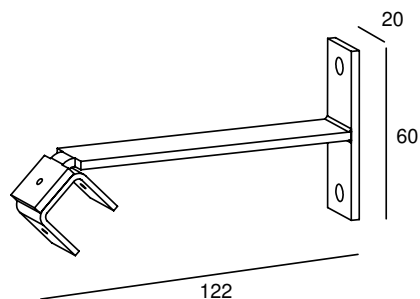

LED PROFILE SMALL FIXATION BRACKET 10 CM UP OR DOWN

MATERIAL	STAINLESS STEEL 304
----------	---------------------

SPECIAL: Fits Led Profile Small 19 x 18

MODELS

	ARTICLE N°	DESCRIPTION	COLOUR	MATERIAL
	819033130015	LED PROFILE SMALL FIXATION BRACKET SET 10 CM UP OR DOWN	GREY STRUC.	SS 316