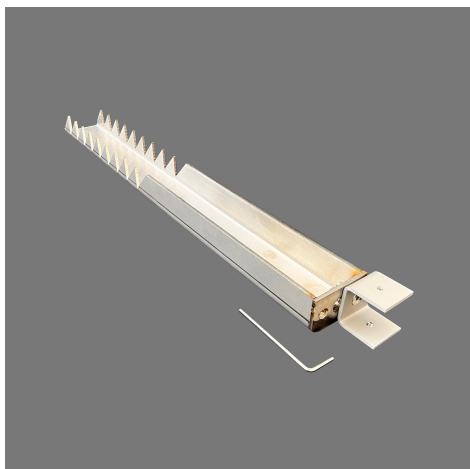

LED PROFILE SMALL EARTH PIKE

MATERIAL	STAINLESS STEEL 304
----------	---------------------

SPECIAL: Fits Led Profile Small 19 x 18

MODELS

	ARTICLE N°	DESCRIPTION	MATERIAL
	819202120020	LED PROFILE SMALL EARTH PIKE SET	SS 316