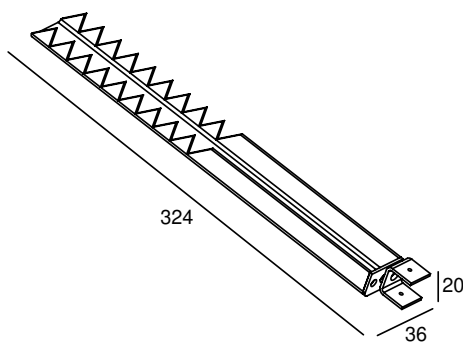

LED PROFILE SMALL EARTH PIKE

MATERIAL	STAINLESS STEEL 304
----------	---------------------

SPECIAL: Fits Led Profile Small 19 x 18

MODELS

	ARTICLE N°	DESCRIPTION	MATERIAL
	819202120020	LED PROFILE SMALL EARTH PIKE SET	SS 316