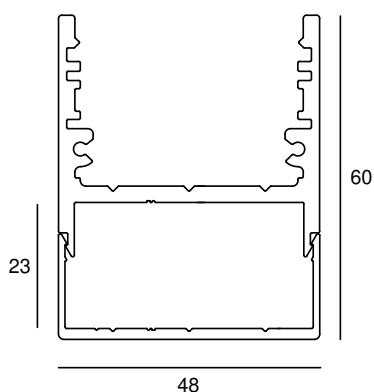

# LED PROFILE LARGE 48 X 60

MATERIAL	ALUMINIUM
----------	-----------

## MODELS

	ARTICLE N°	DESCRIPTION	COLOUR	SIZE
	80713000002	LARGE LED PROFILE 48 X 60	BLACK STRUC.	3 METERS
	80716000002	LARGE LED PROFILE 48 X 60	BLACK STRUC.	6 METERS
	80713000001	LARGE LED PROFILE 48 X 60	WHITE STRUC.	3 METERS
	80716000001	LARGE LED PROFILE 48 X 60	WHITE STRUC.	6 METERS
	80713000016	DEEP PREMOUNT PROFILE FOR LED PROFILE SMALL 19 X 18	ANODIZED	3 METERS
	80716000016	LARGE LED PROFILE 48 X 60	ANODIZED	6 METERS