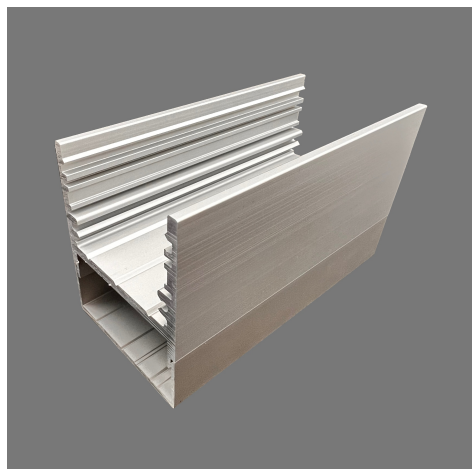

# LED PROFILE LARGE 48 X 60

MATERIAL	ALUMINIUM
----------	-----------

## MODELS

	ARTICLE N°	DESCRIPTION	COLOUR	SIZE
	80713000002	LARGE LED PROFILE 48 X 60	BLACK STRUC.	3 METERS
	80716000002	LARGE LED PROFILE 48 X 60	BLACK STRUC.	6 METERS
	80713000001	LARGE LED PROFILE 48 X 60	WHITE STRUC.	3 METERS
	80716000001	LARGE LED PROFILE 48 X 60	WHITE STRUC.	6 METERS
	80713000016	DEEP PREMOUNT PROFILE FOR LED PROFILE SMALL 19 X 18	ANODIZED	3 METERS
	80716000016	LARGE LED PROFILE 48 X 60	ANODIZED	6 METERS